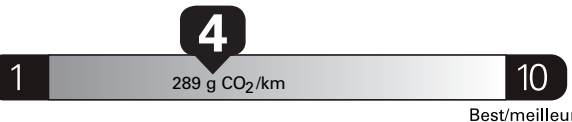

Carbon Dioxide Rating / Indice de dioxyde de carbone

Tailpipe emissions only / Émissions du tuyau d'échappement seulement