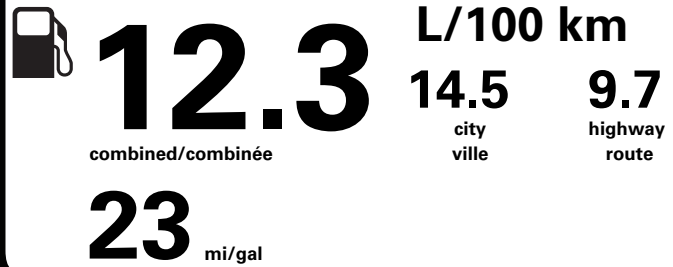

INCLUDED ON THIS VEHICLE

EQUIPMENT GROUP 302A

- •XLT SERIES
- •LED SIDE-MIRROR SPOT LIGHTS
- •POWER SLIDING REAR WINDOW

OPTIONAL EQUIPMENT/OTHER

2024 MODEL YEAR	
FEDERAL EXCISE TAX	100.00
3.5L V6 ECOBOOST ENGINE	2,075.00
3.55 ELECTRONIC LOCK RR AXLE	NO CHARGE
7100# GVWR PACKAGE	
XLT BLACK APPEARANCE PKG PLUS	1,875.00
.275/60R-20 BSW ALL-TERRAIN	
.20" GLOSS BLACK ALUMINUM WHEE	NO CHARGE
50 STATE EMISSIONS	250.00
LINER-TRAY STYLE-W/CARPET MAT	2,750.00
BLUECRUISE EQUIP: 3 YEAR PLAN	1,075.00
TOW/HAUL PACKAGE	
.INTEGRATED TRLR BRAKE CNTRL	
MIRROR MANUAL TELE W/PWR GLASS	360.00
FX4 OFF ROAD PACKAGE	1,145.00
.SKID PLATES	
136 LITRE/ 36 GALLON FUEL TANK	
BED UTILITY PACKAGE	935.00
.TAILGATE STEP	
SPORT CLOTH 40/CONSOLE/40	NO CHARGE
BEDLINER SPRAY-IN *ACCY	600.00

(MSRP)*

4,090.00

NO CHARGE

250.00

2,750.00

1,075.00

360.00

1,145.00

935.00

NO CHARGE

600.00

PRICE INFORMATION

BASE PRICE	$67,225.00
TOTAL OPTIONS/OTHER	15,255.00

TOTAL VEHICLE & OPTIONS/OTHER	82,480.00
DESTINATION & DELIVERY	2,295.00

TOTAL BEFORE REDUCTIONS	84,775.00
XLT SERIES DISCOUNT	- 1,750.00
XLT BLACK PLUS DISCOUNT	- 500.00

TOTAL REDUCTIONS	- 2,250.00

"THIS VEH. NOT INTENDED FOR SALE OR REGISTRATION IN US" RETAIL PRICES EXCLUDE GST/HST

(MSRP)*

82,480.00

2,295.00

84,775.00

- 1,750.00

- 500.00

- 2,250.00

Gasoline Vehicle
Véhicule à essence

Fuel Consumption / Consommation de carburant

Annual fuel COST
for an annual distance of 20,000 km, and an average fuel price of $1.45 per litre

$ 3 567

Coût annuel en carburant

pour une distance annuelle de 20 000 km, et un prix moyen du carburant de 1,45 $ par litre

Standard pickup trucks range from /
Les camionnettes ordinaires font entre
3.2 - 19.8 L_e/100 km

L_e is gasoline litre equivalent
L_e signifie litre équivalent d'essence

Carbon Dioxide Rating / Indice de dioxyde de carbone

Tailpipe emissions only / Émissions du tuyau d'échappement seulement

Smog Rating / Indice de Smog

Estimates are based on Government of Canada approved criteria and testing methods. Vehicle's actual fuel consumption will vary.

Estimations établies selon des méthodes d'essai et des critères approuvés par le gouvernement du Canada. La consommation de carburant réelle du véhicule variera.

For more information visit

vehicles.nrcan.gc.ca

Pour plus d'information visitez

vehicules.nrcan.gc.ca

U.S. GOVERNMENT SAFETY RATINGS
COTES DE SÉCURITÉ DU GOUVERNEMENT AMÉRICAIN

Overall Vehicle Score / Cote globale du véhicule	★★★★★
Frontal Crash / Collision frontale	★★★★★
Side Crash / Collision latérale	★★★★★
Rollover / Capotage	★★★★

Star ratings range from 1 to 5 stars (*****), with 5 being the highest.
Les cotes varient de 1 à 5 étoiles (*****), 5 étant la cote la plus élevée.

Source: U.S. National Highway Traffic Safety Administration
For more information / Pour de plus amples renseignements
www.safercar.gov

FordPass Connect™

Download the FordPass™ app* and you can:

- Access Vehicle Control Features
- Remotely start, lock and unlock your vehicle.
- Locate your vehicle and check approximate fuel range.
- Receive vehicle health alerts.

Activate 4G LTE Wi-Fi Hotspot

- New vehicles include a 3-month or 3GB data (whichever comes first) Wi-Fi trial.
- Connect up to ten Wi-Fi-equipped devices.

Ask your sales consultant for more details.

Scan code not operational at this time

FOR PLANT USE ONLY

RAMP ONE/ TERMINAL UN	RA7M	TOTAL MSRP $82,525.00
RAMP TWO/ TERMINAL DEUX	DEARBORN	
METHOD OF TRANSP/ MODE DE TRANSPORT	RA091 N RE 2X 425 000472 01 09 24	

* MANUFACTURER'S SUGGESTED RETAIL PRICE = MSRP

* NOTE: THIS PRICE HAS BEEN DEVELOPED AS A GUIDE. DEALERS MAY SELL FOR LESS AND ARE NOT UNDER ANY OBLIGATION TO ACCEPT THIS SUGGESTED RETAIL PRICE.

Insist on Ford Protect! The only extended service plan fully backed by Ford and honored at every Ford dealership in the US and Canada. See your Ford dealer for additional details, or visit www.ford.ca for more information.

Personalize your vehicle with Ford Custom Accessories. Genuine Ford Accessories are engineered for your vehicle and can be included under the Ford New Vehicle Limited Warranty. Certain conditions, limitations and exclusions apply. See your Dealer for details.