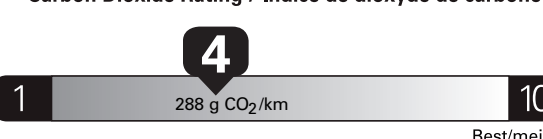

OPTIONAL EQUIPMENT/OTHER

2026 MODEL YEAR	100.00
FEDERAL EXCISE TAX	NO CHARGE
3.5L V6 ECOBOOST ENGINE	NO CHARGE
275/65R18 BSW ALL-TERRAIN	NO CHARGE
3.55 ELECTRONIC LOCKING AXLE	NO CHARGE
7200# GVWR PACKAGE	
XLT BLACK APPEARANCE PACKAGE	1,075.00
.18" GLOSS BLACK WHEELS	
TOW/HAUL PACKAGE	1,175.00
.TRAILER BRAKE CONTROLLER	
TOW MIR-MAN FLD/TELE HT/PWR GL	360.00
CONN PKG: 1YR INCL W/FORD APP	
SPORT CLOTH 40/CON/40 FR SEAT	NO CHARGE

PRICE INFORMATION

BASE PRICE	$70,175.00
TOTAL OPTIONS/OTHER	10,150.00
TOTAL VEHICLE & OPTIONS/OTHER	80,325.00
DESTINATION & DELIVERY	2,695.00

TOTAL BEFORE REDUCTIONS 83,020.00
XLT SERIES DISCOUNT - 1,750.00

TOTAL REDUCTIONS - 1,750.00

**"THIS VEH. NOT INTENDED FOR
SALE OR REGISTRATION IN US"
RETAIL PRICES EXCLUDE
GST/HST**

Canada

ENERGUIDE

Gasoline Vehicle
Véhicule à essence

Fuel Consumption / Consommation de carburant

12.3

combined/combinée

L/100 km

14.0

city
ville

10.2

highway
route

23

mi/gal

Annual fuel COST
for an annual distance of 20,000 km, and an
average fuel price of $1.50 per litre

$ 3 690

Coût annuel en carburant

pour une distance annuelle de 20 000 km, et un
prix moyen du carburant de 1,50 $ par litre

Standard pickup trucks range

from /
Les camionnettes ordinaires font
entre
2.7 - 19.7 L_e/100 km

L_e is gasoline litre equivalent
L_e signifie litre équivalent d'essence

Carbon Dioxide Rating / Indice de dioxyde de carbone

Tailpipe emissions only / Émissions du tuyau d'échappement seulement