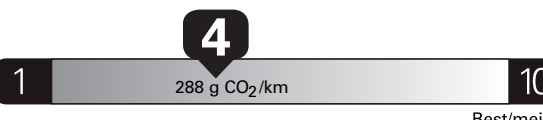

Carbon Dioxide Rating / Indice de dioxyde de carbone

Tailpipe emissions only / Émissions du tuyau d'échappement seulement