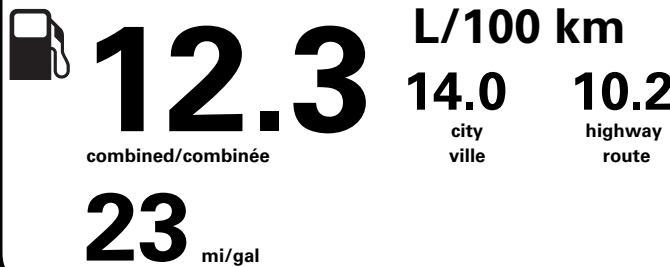

SAFETY/SECURITY

- ADVANCETRAC™/W/ ROLL STABILITY CONTROL
- AIRBAGS - SAFETY CANOPY®
- AIRBAGS-DRIVER/PASSENGER
- CENTRE HIGH MOUNT STOPLAMP
- DAYTIME RUNNING LIGHTS
- PERIMETER ALARM
- SECURE PKG 1 YR INCLUDED
- SECURILOCK® ANTI-THEFT SYS
- SOS POST CRASH ALERT SYST
- TIRE PRESSURE MONITOR SYS

WARRANTY

- 3YR/60,000KM BASIC
- 5YR/100,000KM POWERTRAIN
- ROADSIDE ASSISTANCE 24 HRS

INCLUDED ON THIS VEHICLE

EQUIPMENT GROUP 301A

•XLT SERIES

OPTIONAL EQUIPMENT/OTHER

- 2026 MODEL YEAR
- FEDERAL EXCISE TAX
- 3.5L V6 ECOBOOST ENGINE
- 275/65R18 BSW ALL-TERRAIN
- 3.55 ELECTRONIC LOCKING AXLE
- 7200# GVWR PACKAGE
- XLT BLACK APPEARANCE PACKAGE
- .18" GLOSS BLACK WHEELS
- ENGINE BLOCK HEATER
- SKID PLATES
- FLOOR LINER-TRAY W/CARPET MATS
- MOBILE OFFICE PACKAGE
- TOW/HAUL PACKAGE
- .TRAILER BRAKE CONTROLLER
- KEYLESS ENTRY KEYPAD-DRVR SIDE
- CONN PKG: 1YR INCL W/FORD APP
- SPORT CLOTH 40/CON/40 FR SEAT
- ##SPECIAL ADDED DISCOUNTS##
- XLT SERIES DISCOUNT

(MSRP)*

1,250.00

100.00

NO CHARGE

NO CHARGE

950.00

550.00

120.00

250.00

1,390.00

1,175.00

625.00

NO CHARGE

- 1,750.00

TOTAL BEFORE REDUCTIONS

(MSRP)*

78,680.00

PRICE INFORMATION

BASE PRICE $69,675.00

TOTAL OPTIONS/OTHER 6,410.00

TOTAL VEHICLE & OPTIONS/OTHER 76,085.00

DESTINATION & DELIVERY 2,595.00

"THIS VEH. NOT INTENDED FOR SALE OR REGISTRATION IN US" RETAIL PRICES EXCLUDE GST/HST

Gasoline Vehicle
Véhicule à essence

Fuel Consumption / Consommation de carburant

Annual fuel **COST**
for an annual distance of 20,000 km, and an average fuel price of $1.50 per litre

$ 3 690

Coût annuel en carburant

pour une distance annuelle de 20 000 km, et un prix moyen du carburant de 1,50 $ par litre

Standard pickup trucks range from /
Les camionnettes ordinaires font entre
2.7 - 19.7 L_e/100 km

L_e is gasoline litre equivalent
L_e signifie litre équivalent d'essence