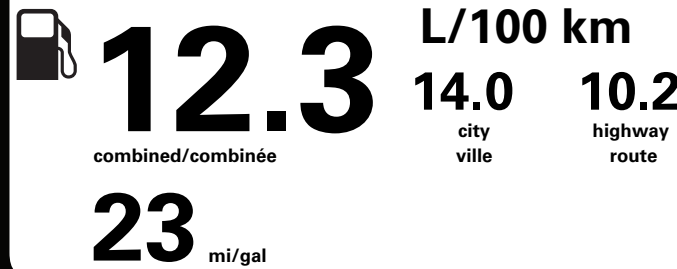

WARRANTY

- 3YR/60,000KM BASIC 5YR/100,000KM POWERTRAIN ROADSIDE ASSISTANCE 24 HRS

INCLUDED ON THIS VEHICLE

(MSRP)*

EQUIPMENT GROUP 302A

7,440.00

- XLT SERIES SIDEVIEW MIRROR SPOTLIGHT-LED POWER SLIDING REAR WINDOW REAR PRIVACY GLASS W/DFRST

OPTIONAL EQUIPMENT/OTHER

- 2026 MODEL YEAR FEDERAL EXCISE TAX 3.5L V6 ECOBOOST ENGINE 275/60R20 BSW ALL-TERRAIN 3.55 E-LOCKING MAX TOW AXLE 7200# GVWR PACKAGE XLT BLACK APPEARANCE PKG PLUS .20" GLOSS BLACK PNTD ALUM WHL SKID PLATES FLOOR LINER-TRAY W/CARPET MATS TOW/HAUL PACKAGE TRAILER BRAKE CONTROLLER TOW MIR-MAN FLD/TELE HT/PWR GL BED UTILITY PACKAGE .TAILGATE STEP CONN PKG: 1YR INCL W/FORD APP SPORT CLOTH 40/CON/40 FR SEAT BEDLINER TOUH BED SPRAY-IN

100.00 NO CHARGE NO CHARGE 550.00 1,875.00 120.00 300.00 1,175.00 360.00 1,125.00 NO CHARGE 700.00

PRICE INFORMATION

BASE PRICE $69,675.00 TOTAL OPTIONS/OTHER 13,745.00

TOTAL VEHICLE & OPTIONS/OTHER DESTINATION & DELIVERY 83,420.00 2,695.00

TOTAL BEFORE REDUCTIONS 86,115.00 XLT SERIES DISCOUNT - 1,750.00

TOTAL REDUCTIONS - 1,750.00

"THIS VEH. NOT INTENDED FOR SALE OR REGISTRATION IN US" RETAIL PRICES EXCLUDE GST/HST

Gasoline Vehicle Véhicule à essence

Fuel Consumption / Consommation de carburant