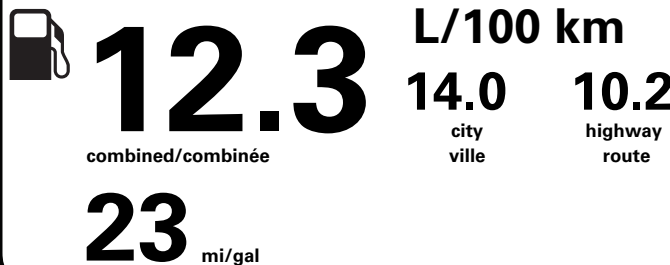

WARRANTY

- 3YR/60,000KM BASIC
- 5YR/100,000KM POWERTRAIN
- ROADSIDE ASSISTANCE 24 HRS

INCLUDED ON THIS VEHICLE

EQUIPMENT GROUP 302A

- •XLT SERIES
- •SIDEVIEW MIRROR SPOTLIGHT-LED
- •POWER SLIDING REAR WINDOW
- •REAR PRIVACY GLASS W/DFRST

OPTIONAL EQUIPMENT/OTHER

10B8-002TF260767W3L	
2026 MODEL YEAR	
FEDERAL EXCISE TAX	100.00
3.5L V6 ECOBOOST ENGINE	2,075.00
LT265/70R18C BSW ALL-TERRAIN	350.00
3.55 ELECTRONIC LOCKING AXLE	NO CHARGE
7100# GVWR PACKAGE	
BLACK PLATFORM RUNNING BRDS	
ENGINE BLOCK HEATER	550.00
TOW/HAUL PACKAGE	1,175.00
.TRAILER BRAKE CONTROLLER	
FX4 OFF-ROAD PACKAGE	1,775.00
.SKID PLATES	
CLOTH FRONT SEATS W/CNSL&LID	250.00
18" PAINTED ALUMINUM WHEELS	
CONN PKG: 1YR INCL W/FORD APP	
BEDLINER TOUH BED.SPRAY-IN	700.00

(MSRP)*

7,440.00

PRICE INFORMATION

BASE PRICE	$67,525.00
TOTAL OPTIONS/OTHER	14,415.00

TOTAL VEHICLE & OPTIONS/OTHER	81,940.00
DESTINATION & DELIVERY	2,695.00

TOTAL BEFORE REDUCTIONS	84,635.00
XLT SERIES DISCOUNT	- 1,750.00

TOTAL REDUCTIONS	- 1,750.00

"THIS VEH. NOT INTENDED FOR SALE OR REGISTRATION IN US" RETAIL PRICES EXCLUDE GST/HST

Gasoline Vehicle
Véhicule à essence

Fuel Consumption / Consommation de carburant

Annual fuel **COST**
for an annual distance of 20,000 km, and an average fuel price of $1.50 per litre

$ 3 690

Coût annuel en carburant

pour une distance annuelle de 20 000 km, et un prix moyen du carburant de 1,50 $ par litre

Standard pickup trucks range from /
Les camionnettes ordinaires font entre
2.7 - 19.7 L_e/100 km

L_e is gasoline litre equivalent
L_e signifie litre équivalent d'essence