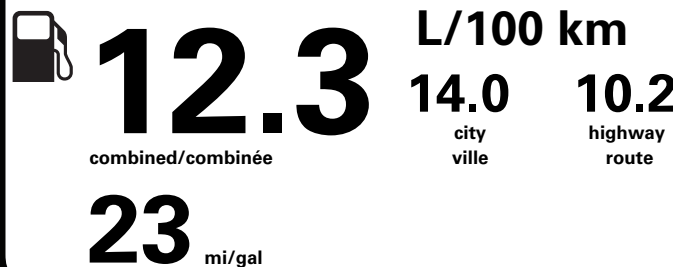

WARRANTY

- 3YR/60,000KM BASIC
- 5YR/100,000KM POWERTRAIN
- ROADSIDE ASSISTANCE 24 HRS

INCLUDED ON THIS VEHICLE

EQUIPMENT GROUP 302A

- •XLT SERIES
- •SIDEVIEW MIRROR SPOTLIGHT-LED
- •POWER SLIDING REAR WINDOW
- •REAR PRIVACY GLASS W/DFRST

OPTIONAL EQUIPMENT/OTHER

- 2026 MODEL YEAR
- FEDERAL EXCISE TAX 100.00
- 3.5L V6 ECOBOOST ENGINE NO CHARGE
- 275/65R18 BSW ALL-TERRAIN NO CHARGE
- 3.55 ELECTRONIC LOCKING AXLE NO CHARGE
- 7200# GVWR PACKAGE
- XLT BLACK APPEARANCE PACKAGE 1,075.00
- .18" GLOSS BLACK WHEELS
- ENGINE BLOCK HEATER 550.00
- SKID PLATES 120.00
- TOW/HAUL PACKAGE 1,175.00
- .TRAILER BRAKE CONTROLLER
- TOW MIR-MAN FLD/TELE HT/PWR GL 360.00
- KEYLESS ENTRY KEYPAD DRVR SIDE 625.00
- CONN PKG: 1YR INCL W/FORD APP
- SPORT CLOTH 40/CON/40 FR SEAT NO CHARGE

(MSRP)*

7,440.00

100.00

NO CHARGE

NO CHARGE

1,075.00

550.00

120.00

1,175.00

360.00

625.00

NO CHARGE

PRICE INFORMATION

BASE PRICE	$70,175.00
TOTAL OPTIONS/OTHER	11,445.00
TOTAL VEHICLE & OPTIONS/OTHER	81,620.00
DESTINATION & DELIVERY	2,695.00

TOTAL BEFORE REDUCTIONS 84,315.00

XLT SERIES DISCOUNT - 1,750.00

TOTAL REDUCTIONS - 1,750.00

"THIS VEH. NOT INTENDED FOR SALE OR REGISTRATION IN US" RETAIL PRICES EXCLUDE GST/HST

(MSRP)*

Canada

ENERGUIDE

Gasoline Vehicle
Véhicule à essence

Fuel Consumption / Consommation de carburant

Annual fuel **COST**
for an annual distance of 20,000 km, and an average fuel price of $1.50 per litre

$ 3 690

Coût annuel en carburant

pour une distance annuelle de 20 000 km, et un prix moyen du carburant de 1,50 $ par litre

Standard pickup trucks range from /
Les camionnettes ordinaires font entre
2.7 - 19.7 L_e/100 km

L_e is gasoline litre equivalent
L_e signifie litre équivalent d'essence