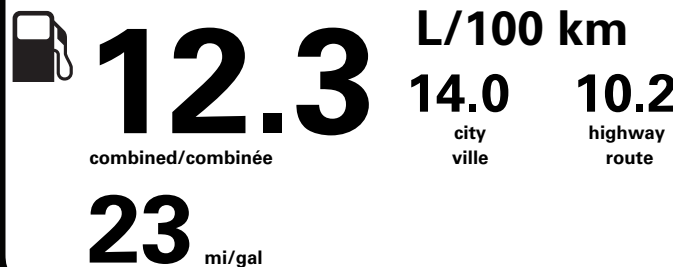

(MSRP)*

7,440.00

100.00

NO CHARGE

NO CHARGE

1,075.00

550.00

120.00

1,175.00

360.00

625.00

NO CHARGE

PRICE INFORMATION

BASE PRICE $69,675.00
TOTAL OPTIONS/OTHER 11,445.00

TOTAL VEHICLE & OPTIONS/OTHER 81,120.00
DESTINATION & DELIVERY 2,695.00

TOTAL BEFORE REDUCTIONS 83,815.00
XLT SERIES DISCOUNT - 1,750.00

TOTAL REDUCTIONS - 1,750.00

"THIS VEH. NOT INTENDED FOR SALE OR REGISTRATION IN US" RETAIL PRICES EXCLUDE GST/HST

(MSRP)*

SOLD TO/VENDU A
Fort Motors Limited
11104 Alaska Road North
Fort St John BC CAN V1J 5T5

B70 096

RAMP ONE/
TERMINAL UN

CC8G

DEALER NO./CONCESSIONNAIRE

B70 096

SHIP TO (IF OTHER THAN SOLD TO) /
EXPEDIER A (SI AUTRE QUE L'ACHETEUR)

RAMP TWO/
TERMINAL DEUX

FINAL ASSEMBLY PLANT/
USINE DE MONTAGE

DEARBORN

SHIP THROUGH/EXPEDIER VIA

METHOD OF TRANSP /
MODE DE TRANSPORT

ITEM #: B7-A649 O/T 2

CONVOY

TB191 N RE 2X 635 000824 02 19 26

TOTAL MSRP $82,065.00

* MANUFACTURER'S SUGGESTED RETAIL PRICE = MSRP

* NOTE: THIS PRICE HAS BEEN DEVELOPED AS A GUIDE. DEALERS MAY SELL FOR LESS AND ARE NOT UNDER ANY OBLIGATION TO ACCEPT THIS SUGGESTED RETAIL PRICE.

Gasoline Vehicle
Véhicule à essence

Fuel Consumption / Consommation de carburant

Annual fuel COST
for an annual distance of 20,000 km, and an average fuel price of $1.50 per litre

$ 3 690

Coût annuel en carburant

pour une distance annuelle de 20 000 km, et un prix moyen du carburant de 1,50 $ par litre

Standard pickup trucks range from /
Les camionnettes ordinaires font entre
2.7 - 19.7 L_e/100 km

L_e is gasoline litre equivalent
L_e signifie litre équivalent d'essence

Carbon Dioxide Rating / Indice de dioxyde de carbone

Smog Rating / Indice de Smog

Tailpipe emissions only / Émissions du tuyau d'échappement seulement

Estimates are based on Government of Canada approved criteria and testing methods. Vehicle's actual fuel consumption will vary.

Estimations établies selon des méthodes d'essai et des critères approuvés par le gouvernement du Canada. La consommation de carburant réelle du véhicule variera.

For more information visit

vehicles.nrcan.gc.ca

Pour plus d'information visitez

vehicules.nrcan.gc.ca

U.S. GOVERNMENT SAFETY RATINGS
COTES DE SÉCURITÉ DU GOUVERNEMENT AMÉRICAIN

Overall Vehicle Score /
Cote globale du véhicule ★ ★ ★ ★ ★

Frontal Crash Driver / Conducteur ★ ★ ★ ★ ★
Collision frontale Passenger / Passager ★ ★ ★ ★ ★

Side Crash Front seat / Siège avant ★ ★ ★ ★ ★
Collision latérale Rear seat / Siège arrière ★ ★ ★ ★ ★

Rollover / Capotage ★ ★ ★ ★

Star ratings range from 1 to 5 stars (★★★★★), with 5 being the highest.
Les cotes varient de 1 à 5 étoiles (★★★★★), 5 étant la cote la plus élevée.

Source: U.S. National Highway Traffic Safety Administration
For more information / Pour de plus amples renseignements
www.safercar.gov

1FTFW3L89TFA77656

FordPass Connect™

Download the FordPass™ app* and you can:

1. **Access Vehicle Control Features**
2. Remotely start, lock and unlock your vehicle.
   - Locate your vehicle and check approximate fuel range.
   - Receive vehicle health alerts.

1. **Activate 4G LTE Wi-Fi Hotspot**
2. New vehicles include a 3-month or 3GB data (whichever comes first) Wi-Fi trial.
   - Connect up to ten Wi-Fi-equipped devices.

Ask your sales consultant for more details.

Scan code not operational at this time

FOR PLANT USE ONLY

Insist on Ford Protect! The only extended service plan fully backed by Ford and honored at every Ford dealership in the US and Canada. See your Ford dealer for additional details, or visit www.ford.ca for more information.

Personalize your vehicle with Ford Custom Accessories. Genuine Ford Accessories are engineered for your vehicle and can be included under the Ford New Vehicle Limited Warranty. Certain conditions, limitations and exclusions apply. See your Dealer for details.