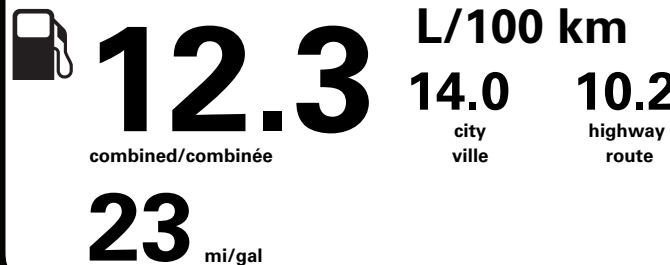

WARRANTY

- 3YR/60,000KM BASIC
- 5YR/100,000KM POWERTRAIN
- ROADSIDE ASSISTANCE 24 HRS

INCLUDED ON THIS VEHICLE

EQUIPMENT GROUP 302A

- •XLT SERIES
- •SIDEVIEW MIRROR SPOTLIGHT-LED
- •POWER SLIDING REAR WINDOW
- •REAR PRIVACY GLASS W/DFRST

OPTIONAL EQUIPMENT/OTHER

- 2026 MODEL YEAR
- FEDERAL EXCISE TAX
- 3.5L V6 ECOBOOST ENGINE
- 275/60R20 BSW ALL-TERRAIN
- 3.55 ELECTRONIC LOCKING AXLE
- 7200# GVWR PACKAGE
- XLT BLACK APPEARANCE PKG PLUS
- .20" GLOSS BLACK PNTD ALUM WHL
- ENGINE BLOCK HEATER
- TOW/HAUL PACKAGE
- .TRAILER BRAKE CONTROLLER
- TOW MIR-MAN FLD/TELE HT/PWR GL
- FX4 OFF-ROAD PACKAGE
- .SKID PLATES
- CONN PKG: 1YR INCL W/FORD APP
- SPORT CLOTH 40/CON/40 FR SEAT
- BEDLINER TOUH BED SPRAY-IN

(MSRP)*

7,440.00

100.00

NO CHARGE

NO CHARGE

NO CHARGE

1,875.00

550.00

1,175.00

360.00

1,775.00

NO CHARGE

700.00

PRICE INFORMATION

BASE PRICE $69,675.00
TOTAL OPTIONS/OTHER 13,975.00

TOTAL VEHICLE & OPTIONS/OTHER DESTINATION & DELIVERY 83,650.00 2,695.00

TOTAL BEFORE REDUCTIONS 86,345.00

XLT SERIES DISCOUNT - 1,750.00

TOTAL REDUCTIONS - 1,750.00

"THIS VEH. NOT INTENDED FOR SALE OR REGISTRATION IN US" RETAIL PRICES EXCLUDE GST/HST

Gasoline Vehicle
Véhicule à essence

Fuel Consumption / Consommation de carburant

Annual fuel **COST**
for an annual distance of 20,000 km, and an average fuel price of $1.50 per litre

$ 3 690

Coût annuel en carburant

pour une distance annuelle de 20 000 km, et un prix moyen du carburant de 1,50 $ par litre

2.7 - 19.7 L_e/100 km

L_e is gasoline litre equivalent
L_e signifie litre équivalent d'essence

Carbon Dioxide Rating / Indice de dioxyde de carbone

Tailpipe emissions only / Émissions du tuyau d'échappement seulement

Smog Rating / Indice de Smog

Estimates are based on Government of Canada approved criteria and testing methods. Vehicle's actual fuel consumption will vary.

Estimations établies selon des méthodes d'essai et des critères approuvés par le gouvernement du Canada. La consommation de carburant réelle du véhicule variera.

For more information visit

vehicles.nrcan.gc.ca

Pour plus d'information visitez

vehicules.nrcan.gc.ca

U.S. GOVERNMENT SAFETY RATINGS
COTES DE SÉCURITÉ DU GOUVERNEMENT AMÉRICAIN

Overall Vehicle Score / Cote globale du véhicule	★★★★★
Frontal Crash Collision frontale	★★★★★
Side Crash Collision latérale	★★★★★
Rollover / Capotage	★★★★

Star ratings range from 1 to 5 stars (*****), with 5 being the highest. Les cotes varient de 1 à 5 étoiles (*****), 5 étant la cote la plus élevée.

Source: U.S. National Highway Traffic Safety Administration
For more information / Pour de plus amples renseignements
www.safercar.gov

FordPass Connect™

Download the FordPass™ app* and you can:

- Access Vehicle Control Features
- Remotely start, lock and unlock your vehicle.
- Locate your vehicle and check approximate fuel range.
- Receive vehicle health alerts.

Activate 4G LTE Wi-Fi Hotspot

- New vehicles include a 3-month or 3GB data (whichever comes first) Wi-Fi trial.
- Connect up to ten Wi-Fi-equipped devices.

Ask your sales consultant for more details.

Scan code not operational at this time

FOR PLANT USE ONLY

SOLD TO/VENDU A Birchwood Ford 1300 Regent Avenue West Winnipeg MB CAN R2C 3A8	B40 420	RAMP ONE/ TERMINAL UN RA64	DEALER NO./CONCESSIONNAIRE B40 420
SHIP TO (IF OTHER THAN SOLD TO) / EXPÉDIER A (SI AUTRE QUE L'ACHÉTEUR) Birchwood Ford 136 Lakeside Road Springfield MB	B4 420	RAMP TWO/ TERMINAL DEUX	FINAL ASSEMBLY PLANT/ USINE DE MONTAGE DEARBORN
SHIP THROUGH/EXPÉDIER VIA GFX-ROTUNDA 13750 ROTUNDA DR DEARBORN MI	METHOD OF TRANSP / MODE DE TRANSPORT RAIL	ITEM #: B4-A888 O/T 2	TC031 N RE 2X 635 001152 03 03 26

TOTAL MSRP $84,595.00

* MANUFACTURER'S SUGGESTED RETAIL PRICE = MSRP
* NOTE: THIS PRICE HAS BEEN DEVELOPED AS A GUIDE. DEALERS MAY SELL FOR LESS AND ARE NOT UNDER ANY OBLIGATION TO ACCEPT THIS SUGGESTED RETAIL PRICE.

1FTFW3L89TFA60789

Insist on Ford Protect! The only extended service plan fully backed by Ford and honored at every Ford dealership in the US and Canada. See your Ford dealer for additional details, or visit www.ford.ca for more information.