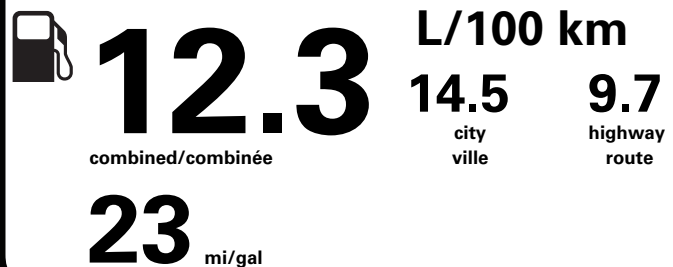

(MSRP)*

PRICE INFORMATION

BASE PRICE	$67,225.00
TOTAL OPTIONS/OTHER	11,185.00
TOTAL VEHICLE & OPTIONS/OTHER	78,410.00
DESTINATION & DELIVERY	2,295.00

TOTAL BEFORE REDUCTIONS	80,705.00
XLT SERIES DISCOUNT	- 1,750.00
XLT BLACK PLUS DISCOUNT	- 500.00

TOTAL REDUCTIONS	- 2,250.00

"THIS VEH. NOT INTENDED FOR
SALE OR REGISTRATION IN US"
RETAIL PRICES EXCLUDE
GST/HST

(MSRP)*

SOLD TO/VENDU A Capital Ford Lincoln Inc P.O. BOX 697 Regina SK CAN S4P 3A3	A40 620	RAMP ONE/ TERMINAL UN CA69	DEALER NO./CONCESSIONNAIRE A40 620
SHIP TO (IF OTHER THAN SOLD TO) / EXPEDIER A (SI AUTRE QUE L'ACHETEUR)		RAMP TWO/ TERMINAL DEUX	FINAL ASSEMBLY PLANT/ USINE DE MONTAGE DEARBORN
SHIP THROUGH/EXPEDIER VIA		METHOD OF TRANSP / MODE DE TRANSPORT CONVOY	ITEM #: A4-B189 O/T 2 RA313 R RE 2X 425 000217 01 31 24

TOTAL MSRP $78,455.00

* MANUFACTURER'S SUGGESTED RETAIL PRICE = MSRP
* NOTE: THIS PRICE HAS BEEN DEVELOPED AS A GUIDE. DEALERS MAY SELL FOR LESS AND ARE NOT UNDER ANY OBLIGATION TO ACCEPT THIS SUGGESTED RETAIL PRICE.

Fuel Consumption / Consommation de carburant

Annual fuel **COST**
for an annual distance of 20,000 km, and an average fuel price of $1.45 per litre

$ 3 567

Coût annuel en carburant

pour une distance annuelle de 20 000 km, et un prix moyen du carburant de 1,45 $ par litre

Standard pickup trucks range from /
Les camionnettes ordinaires font entre
3.2 - 19.8 L_e/100 km

L_e is gasoline litre equivalent
L_e signifie litre équivalent d'essence

Carbon Dioxide Rating / Indice de dioxyde de carbone

Tailpipe emissions only / Émissions du tuyau d'échappement seulement

Smog Rating / Indice de Smog

Estimates are based on Government of Canada approved criteria and testing methods. Vehicle's actual fuel consumption will vary.

Estimations établies selon des méthodes d'essai et des critères approuvés par le gouvernement du Canada. La consommation de carburant réelle du véhicule variera.

For more information visit

vehicles.nrcan.gc.ca

Pour plus d'information visitez

vehicules.nrcan.gc.ca

U.S. GOVERNMENT SAFETY RATINGS
COTES DE SÉCURITÉ DU GOUVERNEMENT AMÉRICAIN

Overall Vehicle Score / Cote globale du véhicule	★★★★★
Frontal Crash / Collision frontale	★★★★★
Side Crash / Collision latérale	★★★★★
Rollover / Capotage	★★★★

Star ratings range from 1 to 5 stars (*****), with 5 being the highest.
Les cotes varient de 1 à 5 étoiles (*****), 5 étant la cote la plus élevée.

Source: U.S. National Highway Traffic Safety Administration
For more information / Pour de plus amples renseignements
www.safercar.gov

1FTFW3L89RFA15005

FordPass Connect™

Download the FordPass™ app* and you can:

1. **Access Vehicle Control Features**
2. Remotely start, lock and unlock your vehicle.
   - Locate your vehicle and check approximate fuel range.
   - Receive vehicle health alerts.

1. **Activate 4G LTE Wi-Fi Hotspot**
2. New vehicles include a 3-month or 3GB data (whichever comes first) Wi-Fi trial.
   - Connect up to ten Wi-Fi-equipped devices.

Ask your sales consultant for more details.

Scan code not operational at this time

FOR PLANT USE ONLY

Insist on Ford Protect! The only extended service plan fully backed by Ford and honored at every Ford dealership in the US and Canada. See your Ford dealer for additional details, or visit www.ford.ca for more information.

Personalize your vehicle with Ford Custom Accessories. Genuine Ford Accessories are engineered for your vehicle and can be included under the Ford New Vehicle Limited Warranty. Certain conditions, limitations and exclusions apply. See your Dealer for details.