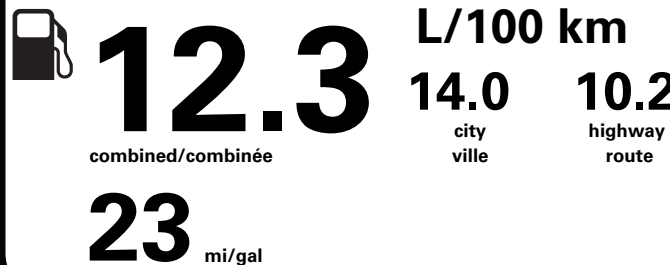

(MSRP)*

7,440.00

100.00
2,075.00

1,075.00

NO CHARGE
700.00

PRICE INFORMATION

BASE PRICE	$67,525.00
TOTAL OPTIONS/OTHER	11,390.00
TOTAL VEHICLE & OPTIONS/OTHER	78,915.00
DESTINATION & DELIVERY	2,695.00

TOTAL BEFORE REDUCTIONS 81,610.00

XLT SERIES DISCOUNT - 1,750.00

TOTAL REDUCTIONS - 1,750.00

"THIS VEH. NOT INTENDED FOR SALE OR REGISTRATION IN US" RETAIL PRICES EXCLUDE GST/HST

(MSRP)*

SOLD TO/VENDU A Bourgeois Motors Limited P.O. BOX 337 Midland ON CAN L4R 4L1	B80 006 RAMP ONE/ TERMINAL UN CM6B	DEALER NO./CONCESSIONNAIRE B80 006
SHIP TO (IF OTHER THAN SOLD TO) / EXPEDIER A (SI AUTRE QUE L'ACHETEUR) Bourgeois Motors Limited P.O. BOX 337 Midland ON CAN L4R 4L1	RAMP TWO/ TERMINAL DEUX	FINAL ASSEMBLY PLANT/ USINE DE MONTAGE KANSAS CITY
SHIP THROUGH/EXPEDIER VIA GFX KC 8250 NE UNGD P163 KANSAS CITY MO	METHOD OF TRANSP / MODE DE TRANSPORT CONVOY	ITEM #: B8-M882 O/T 2 TD281 N RE 2X 645 002101 04 28 26

TOTAL MSRP $79,860.00

* MANUFACTURER'S SUGGESTED RETAIL PRICE = MSRP
* NOTE: THIS PRICE HAS BEEN DEVELOPED AS A GUIDE. DEALERS MAY SELL FOR LESS AND ARE NOT UNDER ANY OBLIGATION TO ACCEPT THIS SUGGESTED RETAIL PRICE.

ENERGUIDE

Gasoline Vehicle
Véhicule à essence

Fuel Consumption / Consommation de carburant

Annual fuel cost
for an annual distance of 20,000 km, and an average fuel price of $1.50 per litre

$ 3 690

Coût annuel en carburant

pour une distance annuelle de 20 000 km, et un prix moyen du carburant de 1,50 $ par litre

Standard pickup trucks range from /
Les camionnettes ordinaires font entre
2.7 - 19.7 L_e/100 km

L_e is gasoline litre equivalent
L_e signifie litre équivalent d'essence