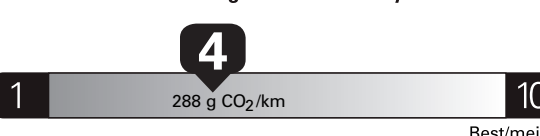

Carbon Dioxide Rating / Indice de dioxyde de carbone

Tailpipe emissions only / Émissions du tuyau d'échappement seulement