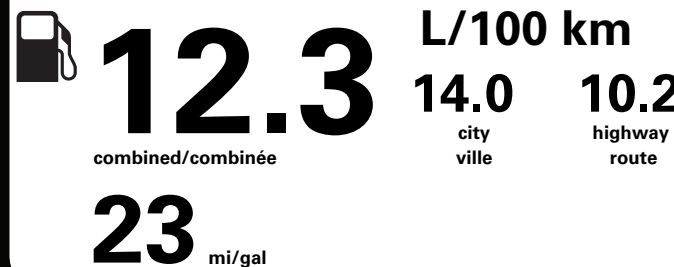

SAFETY/SECURITY

- ADVANCETRAC™ W/ ROLL STABILITY CONTROL AIRBAGS - SAFETY CANOPY® AIRBAGS-DRIVER/PASSENGER CENTRE HIGH MOUNT STOPLAMP DAYTIME RUNNING LIGHTS PERIMETER ALARM SECURE PKG 1 YR INCLUDED SECURILOCK® ANTI-THEFT SYS SOS POST CRASH ALERT SYST TIRE PRESSURE MONITOR SYS

WARRANTY

- 3YR/60,000KM BASIC 5YR/100,000KM POWERTRAIN ROADSIDE ASSISTANCE 24 HRS

INCLUDED ON THIS VEHICLE

EQUIPMENT GROUP 300A

•XLT SERIES

OPTIONAL EQUIPMENT/OTHER

- 2026 MODEL YEAR FEDERAL EXCISE TAX 100.00 .18" PAINTED ALUMINUM WHEELS NO CHARGE 3.5L V6 ECOBOOST ENGINE .275/65R18 BSW ALL-TERRAIN NO CHARGE 3.55 ELECTRONIC LOCKING AXLE 7200# GVWR PACKAGE 600.00 BLACK PLATFORM RUNNING BRDS TOW/HAUL PACKAGE 1,175.00 TRAILER BRAKE CONTROLLER CONN PKG: 1YR INCL W/FORD APP 700.00 BEDLINER TOUH BED SPRAY-IN

(MSRP)*

100.00

NO CHARGE

NO CHARGE

600.00

1,175.00

700.00

PRICE INFORMATION

Table with 2 columns: Description, (MSRP)*. Rows: BASE PRICE ($69,675.00), TOTAL OPTIONS/OTHER (2,575.00), TOTAL VEHICLE & OPTIONS/OTHER (72,250.00), DESTINATION & DELIVERY (2,695.00).

TOTAL BEFORE REDUCTIONS 74,945.00 XLT SERIES DISCOUNT - 1,750.00

TOTAL REDUCTIONS - 1,750.00

"THIS VEH. NOT INTENDED FOR SALE OR REGISTRATION IN US" RETAIL PRICES EXCLUDE GST/HST

Canada

ENERGUIDE

Gasoline Vehicle Véhicule à essence

Fuel Consumption / Consommation de carburant

Annual fuel COST for an annual distance of 20,000 km, and an average fuel price of $1.50 per litre

$ 3 690

Coût annuel en carburant pour une distance annuelle de 20 000 km, et un prix moyen du carburant de 1,50 $ par litre

Standard pickup trucks range from / Les camionnettes ordinaires font entre 2.7 - 19.7 L_e/100 km

L_e is gasoline litre equivalent L_e signifie litre équivalent d'essence