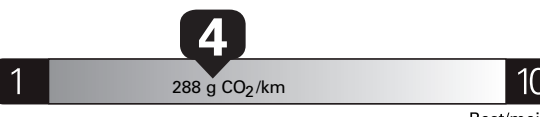

Carbon Dioxide Rating / Indice de dioxyde de carbone

Tailpipe emissions only / Émissions du tuyau d'échappement seulement