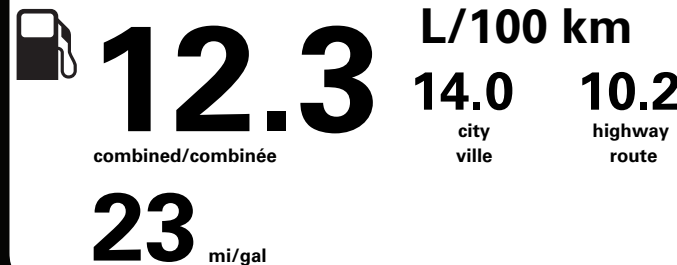

100.00
NO CHARGE
NO CHARGE
1,075.00
550.00
1,215.00
1,175.00
360.00
625.00
1,125.00
NO CHARGE

DEALER INSTALLED OPTIONS

- SPARE TIRE LOCK

115.00

PRICE INFORMATION

BASE PRICE	$69,675.00
TOTAL OPTIONS/OTHER	13,780.00
TOTAL VEHICLE & OPTIONS/OTHER	83,455.00
DESTINATION & DELIVERY	2,695.00

TOTAL BEFORE REDUCTIONS 86,150.00

XLT SERIES DISCOUNT - 1,750.00

TOTAL REDUCTIONS - 1,750.00

"THIS VEH. NOT INTENDED FOR SALE OR REGISTRATION IN US" RETAIL PRICES EXCLUDE GST/HST

TOTAL MSRP $84,400.00

* MANUFACTURER'S SUGGESTED RETAIL PRICE = MSRP

* NOTE: THIS PRICE HAS BEEN DEVELOPED AS A GUIDE. DEALERS MAY SELL FOR LESS AND ARE NOT UNDER ANY OBLIGATION TO ACCEPT THIS SUGGESTED RETAIL PRICE.

SOLD TO/VENDU A Advantage Ford Sales Ltd 12800 MacLeod Trail SE Calgary AB CAN T2J 7E5	B60 050	RAMP ONE/ TERMINAL UN	DEALER NO./CONCESSIONNAIRE CW68	B60 050
SHIP TO (IF OTHER THAN SOLD TO) / EXPEDIER A (SI AUTRE QUE L'ACHETEUR)	RAMP TWO/ TERMINAL DEUX	FINAL ASSEMBLY PLANT/ USINE DE MONTAGE KANSAS CITY	ITEM #: B6-K893 O/T 2	
SHIP THROUGH/EXPEDIER VIA	METHOD OF TRANSP / MODE DE TRANSPORT CONVOY	TB051 N RE 2X 635 001283 02 05 26		

Gasoline Vehicle
Véhicule à essence

Fuel Consumption / Consommation de carburant

Annual fuel **COST**
for an annual distance of 20,000 km, and an average fuel price of $1.50 per litre

$ 3 690

Coût annuel en carburant

pour une distance annuelle de 20 000 km, et un prix moyen du carburant de 1,50 $ par litre

2.7 - 19.7 L_e/100 km

L_e is gasoline litre equivalent
L_e signifie litre équivalent d'essence

Carbon Dioxide Rating / Indice de dioxyde de carbone

Tailpipe emissions only / Émissions du tuyau d'échappement seulement

Smog Rating / Indice de Smog

Estimates are based on Government of Canada approved criteria and testing methods. Vehicle's actual fuel consumption will vary.

Estimations établies selon des méthodes d'essai et des critères approuvés par le gouvernement du Canada. La consommation de carburant réelle du véhicule variera.

For more information visit

vehicles.nrcan.gc.ca

Pour plus d'information visitez

vehicules.nrcan.gc.ca

U.S. GOVERNMENT SAFETY RATINGS
COTES DE SÉCURITÉ DU GOUVERNEMENT AMÉRICAIN

Overall Vehicle Score / Cote globale du véhicule	★★★★★
Frontal Crash / Collision frontale	★★★★★
Side Crash / Collision latérale	★★★★★
Rollover / Capotage	★★★★

Star ratings range from 1 to 5 stars (*****), with 5 being the highest. Les cotes varient de 1 à 5 étoiles (*****), 5 étant la cote la plus élevée.

Source: U.S. National Highway Traffic Safety Administration
For more information / Pour de plus amples renseignements
www.safercar.gov

1FTFW3L88TKD27573

FordPass Connect™

Download the FordPass™ app* and you can:

- Access Vehicle Control Features
- Remotely start, lock and unlock your vehicle.
- Locate your vehicle and check approximate fuel range.
- Receive vehicle health alerts.

Activate 4G LTE Wi-Fi Hotspot

- New vehicles include a 3-month or 3GB data (whichever comes first) Wi-Fi trial.
- Connect up to ten Wi-Fi-equipped devices.

Ask your sales consultant for more details.

Scan code not operational at this time

FOR PLANT USE ONLY

Insist on Ford Protect! The only extended service plan fully backed by Ford and honored at every Ford dealership in the US and Canada. See your Ford dealer for additional details, or visit www.ford.ca for more information.

Personalize your vehicle with Ford Custom Accessories. Genuine Ford Accessories are engineered for your vehicle and can be included under the Ford New Vehicle Limited Warranty. Certain conditions, limitations and exclusions apply. See your Dealer for details.