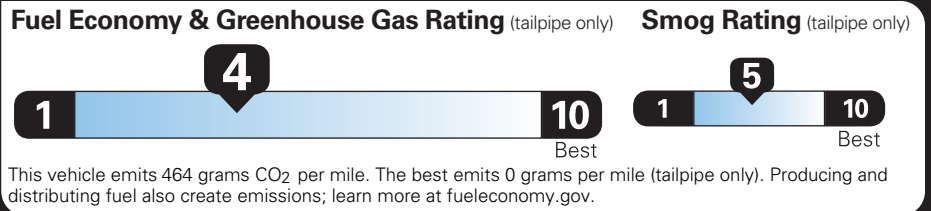

Actual results will vary for many reasons, including driving conditions and how you drive and maintain your vehicle. The average new vehicle gets 29 MPG and costs $8,500 to fuel over 5 years. Cost estimates are based on 15,000 miles per year at $3.30 per gallon. MPGe is miles per gasoline gallon equivalent. Vehicle emissions are a significant cause of climate change and smog.

fueleconomy.gov

Calculate personalized estimates and compare vehicles

GOVERNMENT 5-STAR SAFETY RATINGS

Safety ratings table: Overall Vehicle Score (5 stars), Frontal Crash (5 stars), Driver Passenger (5 stars), Side Crash (5 stars), Front seat Rear seat (5 stars), Rollover (4 stars)

Star ratings range from 1 to 5 stars (★★★★★), with 5 being the highest. Source: National Highway Traffic Safety Administration (NHTSA). www.safercar.gov or 1-888-327-4236

Download the Ford app. Connect your Ford with your phone*

- Available Remote Features: Remote Start, Lock and Unlock, GPS Location, Vehicle Health Monitoring

Insist on Ford Protect! The only extended service plan fully backed by Ford and honored at every Ford dealership in the U.S., Canada and Mexico. See your Ford dealer or visit www.FordOwner.com.

Get Prequalified now at www.ford.com/finance

Table with 2 columns: RAMP ONE, RAMP TWO. Rows include: CA59, CONVOY, ITEM #: 16-B301 O/T 2

TOTAL MSRP $64,070.00

Scan The QR Code to get more details about this vehicle

This label is affixed pursuant to the Federal Automobile Information Disclosure Act. Gasoline, License, and Title Fees, State and Local taxes are not included. Dealer installed options or accessories are not included unless listed above.

TD141 N RB 2X 640 006519 04 14 26