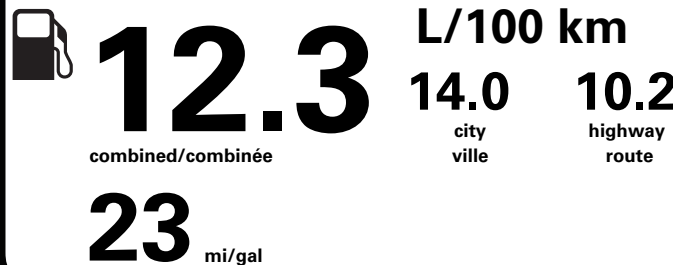

(MSRP)*

7,440.00

100.00

2,075.00

NO CHARGE

2,275.00

625.00

1,125.00

NO CHARGE

PRICE INFORMATION

BASE PRICE	$67,025.00
TOTAL OPTIONS/OTHER	13,640.00
TOTAL VEHICLE & OPTIONS/OTHER	80,665.00
DESTINATION & DELIVERY	2,695.00

TOTAL BEFORE REDUCTIONS 83,360.00

XLT SERIES DISCOUNT - 1,750.00

TOTAL REDUCTIONS - 1,750.00

"THIS VEH. NOT INTENDED FOR SALE OR REGISTRATION IN US" RETAIL PRICES EXCLUDE GST/HST

(MSRP)*

7,440.00

100.00

2,075.00

NO CHARGE

2,275.00

625.00

1,125.00

NO CHARGE

SOLD TO/VENDU A
Victory Ford Lincoln Sales Ltd
301 Richmond Street
Chatham ON CAN N7M 1P5

B80 207

RAMP ONE/
TERMINAL UN

CS59

DEALER NO./CONCESSIONNAIRE

B80 207

SHIP TO (IF OTHER THAN SOLD TO) /
EXPEDIER A (SI AUTRE QUE L'ACHETEUR)

RAMP TWO/
TERMINAL DEUX

FINAL ASSEMBLY PLANT/
USINE DE MONTAGE

DEARBORN

SHIP THROUGH/EXPEDIER VIA

METHOD OF TRANSP /
MODE DE TRANSPORT

CONVOY

ITEM #: B8-Z69F O/T 2

TB091 N RE 2X 635 001052 02 09 26

TOTAL MSRP $81,610.00

* MANUFACTURER'S SUGGESTED RETAIL PRICE = MSRP

* NOTE: THIS PRICE HAS BEEN DEVELOPED AS A GUIDE. DEALERS MAY SELL FOR LESS AND ARE NOT UNDER ANY OBLIGATION TO ACCEPT THIS SUGGESTED RETAIL PRICE.

Gasoline Vehicle
Véhicule à essence

Fuel Consumption / Consommation de carburant

Annual fuel COST
for an annual distance of 20,000 km, and an average fuel price of $1.50 per litre

$ 3 690

Coût annuel en carburant

pour une distance annuelle de 20 000 km, et un prix moyen du carburant de 1,50 $ par litre

Standard pickup trucks range from /
Les camionnettes ordinaires font entre
2.7 - 19.7 L_e/100 km

L_e is gasoline litre equivalent
L_e signifie litre équivalent d'essence

Carbon Dioxide Rating / Indice de dioxyde de carbone

Tailpipe emissions only / Émissions du tuyau d'échappement seulement

Smog Rating / Indice de Smog

Estimates are based on Government of Canada approved criteria and testing methods. Vehicle's actual fuel consumption will vary.

Estimations établies selon des méthodes d'essai et des critères approuvés par le gouvernement du Canada. La consommation de carburant réelle du véhicule variera.

For more information visit

vehicles.nrcan.gc.ca

Pour plus d'information visitez

vehicules.nrcan.gc.ca

U.S. GOVERNMENT SAFETY RATINGS
COTES DE SÉCURITÉ DU GOUVERNEMENT AMÉRICAIN

Overall Vehicle Score / Cote globale du véhicule	★★★★★
Frontal Crash / Collision frontale	★★★★★
Side Crash / Collision latérale	★★★★★
Rollover / Capotage	★★★★

Star ratings range from 1 to 5 stars (*****), with 5 being the highest.
Les cotes varient de 1 à 5 étoiles (*****), 5 étant la cote la plus élevée.

Source: U.S. National Highway Traffic Safety Administration
For more information / Pour de plus amples renseignements
www.safercar.gov

1FTFW3L88TFA49458

FordPass Connect™

Download the FordPass™ app* and you can:

- Access Vehicle Control Features
- Remotely start, lock and unlock your vehicle.
- Locate your vehicle and check approximate fuel range.
- Receive vehicle health alerts.

Activate 4G LTE Wi-Fi Hotspot

- New vehicles include a 3-month or 3GB data (whichever comes first) Wi-Fi trial.
- Connect up to ten Wi-Fi-equipped devices.

Ask your sales consultant for more details.

Scan code not operational at this time

FOR PLANT USE ONLY

Insist on Ford Protect! The only extended service plan fully backed by Ford and honored at every Ford dealership in the US and Canada. See your Ford dealer for additional details, or visit www.ford.ca for more information.

Personalize your vehicle with Ford Custom Accessories. Genuine Ford Accessories are engineered for your vehicle and can be included under the Ford New Vehicle Limited Warranty. Certain conditions, limitations and exclusions apply. See your Dealer for details.