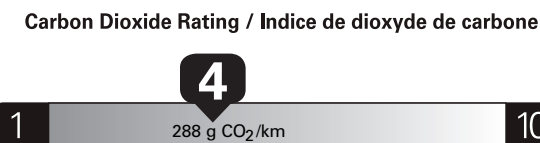

Annual fuel cost for an annual distance of 20,000 km, and an average fuel price of $1.50 per litre

$ 3 690

Coût annuel en carburant pour une distance annuelle de 20 000 km, et un prix moyen du carburant de 1,50 $ par litre

Standard pickup trucks range from 2.7 - 19.7 L_e/100 km

L_e is gasoline litre equivalent L_e signifie litre équivalent d'essence

Tailpipe emissions only / Émissions du tuyau d'échappement seulement

Estimates are based on Government of Canada approved criteria and testing methods. Vehicle's actual fuel consumption will vary.

Estimations établies selon des méthodes d'essai et des critères approuvés par le gouvernement du Canada. La consommation de carburant réelle du véhicule variera.

vehicles.nrcan.gc.ca

vehicules.nrcan.gc.ca

U.S. GOVERNMENT SAFETY RATINGS COTES DE SÉCURITÉ DU GOUVERNEMENT AMÉRICAIN

Table with 2 columns: Rating Category (Overall Vehicle Score, Frontal Crash, Side Crash, Rollover) and Star Rating (5 stars).

Star ratings range from 1 to 5 stars (*****), with 5 being the highest. Les cotes varient de 1 à 5 étoiles (*****), 5 étant la cote la plus élevée.

Source: U.S. National Highway Traffic Safety Administration For more information / Pour de plus amples renseignements www.safercar.gov