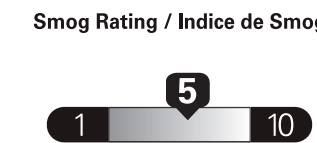

Annual fuel cost for an annual distance of 20,000 km, and an average fuel price of $1.50 per litre

$ 3 690

Coût annuel en carburant pour une distance annuelle de 20 000 km, et un prix moyen du carburant de 1,50 $ par litre

Standard pickup trucks range from 2.7 - 19.7 L_e/100 km