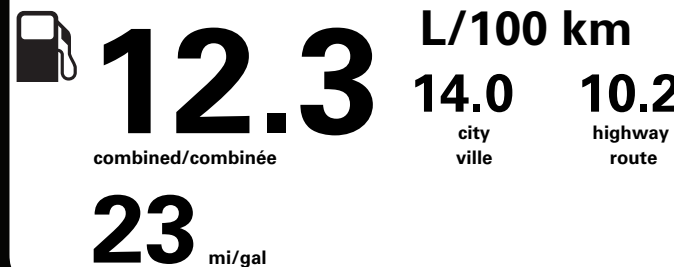

FUNCTIONAL

- 5G MODEM BLIS W/CROSS TRAFFIC ALERT CRUISE CONTROL CURVE CONTROL FORD APP HILL START ASSIST LANE-KEEPING SYSTEM PARKING SENSORS - REAR POST-COLLISION BRAKING PRE-COLLISION ASSIST W/AEB REAR VIEW CAMERA SYNC4 WITH APPLINK

SAFETY/SECURITY

- ADVANCETRAC™ W/ ROLL STABILITY CONTROL AIRBAGS - SAFETY CANOPY® AIRBAGS-DRIVER/PASSENGER CENTRE HIGH MOUNT STOPLAMP DAYTIME RUNNING LIGHTS PERIMETER ALARM SECURE PKG 1 YR INCLUDED SECURILOCK® ANTI-THEFT SYS SOS POST CRASH ALERT SYST TIRE PRESSURE MONITOR SYS

WARRANTY

- 3YR/60,000KM BASIC 5YR/100,000KM POWERTRAIN ROADSIDE ASSISTANCE 24 HRS

INCLUDED ON THIS VEHICLE

EQUIPMENT GROUP 301A

•XLT SERIES

OPTIONAL EQUIPMENT/OTHER

- 2026 MODEL YEAR FEDERAL EXCISE TAX 3.5L V6 ECOBOOST ENGINE 275/65R18 BSW ALL-TERRAIN 3.31 NON-LIMITED-SLIP AXLE 7200# GVWR PACKAGE 18" PAINTED ALUMINUM WHEELS CONN PKG: 1YR INCL W/FORD APP

(MSRP)*

1,250.00

100.00 NO CHARGE NO CHARGE

PRICE INFORMATION

BASE PRICE $70,175.00 TOTAL OPTIONS/OTHER 1,350.00

TOTAL VEHICLE & OPTIONS/OTHER 71,525.00 DESTINATION & DELIVERY 2,695.00

TOTAL BEFORE REDUCTIONS 74,220.00 XLT SERIES DISCOUNT - 1,750.00

TOTAL REDUCTIONS - 1,750.00

"THIS VEH. NOT INTENDED FOR SALE OR REGISTRATION IN US" RETAIL PRICES EXCLUDE GST/HST

Gasoline Vehicle Véhicule à essence

Fuel Consumption / Consommation de carburant