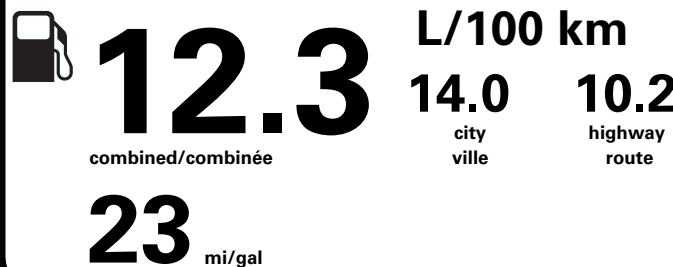

Gasoline Vehicle
Véhicule à essence

Fuel Consumption / Consommation de carburant

Annual fuel **COST**
for an annual distance of 20,000 km, and an average fuel price of \$1.50 per litre

\$ 3 690

Coût annuel en carburant