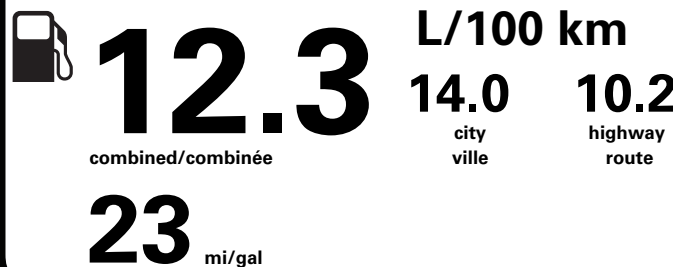

WARRANTY

- 3YR/60,000KM BASIC
- 5YR/100,000KM POWERTRAIN
- ROADSIDE ASSISTANCE 24 HRS

INCLUDED ON THIS VEHICLE

EQUIPMENT GROUP 302A

- •XLT SERIES
- •SIDEVIEW MIRROR SPOTLIGHT-LED
- •POWER SLIDING REAR WINDOW
- •REAR PRIVACY GLASS W/DFRST

OPTIONAL EQUIPMENT/OTHER

- 2026 MODEL YEAR
- FEDERAL EXCISE TAX
- 3.5L V6 ECOBOOST ENGINE
- 275/65R18 BSW ALL-TERRAIN
- 3.55 ELECTRONIC LOCKING AXLE
- 7100# GVWR PACKAGE
- XLT BLACK APPEARANCE PACKAGE
- .18" GLOSS BLACK WHEELS
- TOW/HAUL PACKAGE
- .TRAILER BRAKE CONTROLLER
- BED UTILITY PACKAGE
- .TAILGATE STEP
- CONN PKG: 1YR INCL W/FORD APP
- SPORT CLOTH 40/CON/40 FR SEAT

(MSRP)*

7,440.00

100.00

2,075.00

NO CHARGE

1,075.00

1,175.00

1,125.00

NO CHARGE

PRICE INFORMATION

BASE PRICE	$67,025.00
TOTAL OPTIONS/OTHER	12,990.00
TOTAL VEHICLE & OPTIONS/OTHER	80,015.00
DESTINATION & DELIVERY	2,695.00

TOTAL BEFORE REDUCTIONS 82,710.00

XLT SERIES DISCOUNT - 1,750.00

TOTAL REDUCTIONS - 1,750.00

"THIS VEH. NOT INTENDED FOR SALE OR REGISTRATION IN US" RETAIL PRICES EXCLUDE GST/HST

(MSRP)*

7,440.00

100.00

2,075.00

NO CHARGE

1,075.00

1,175.00

1,125.00

NO CHARGE

Gasoline Vehicle
Véhicule à essence

Fuel Consumption / Consommation de carburant

Annual fuel **COST**
for an annual distance of 20,000 km, and an average fuel price of $1.50 per litre

$ 3 690

Coût annuel en carburant

pour une distance annuelle de 20 000 km, et un prix moyen du carburant de 1,50 $ par litre

2.7 - 19.7 L_e/100 km

L_e is gasoline litre equivalent
L_e signifie litre équivalent d'essence

Carbon Dioxide Rating / Indice de dioxyde de carbone

Tailpipe emissions only / Émissions du tuyau d'échappement seulement

Smog Rating / Indice de Smog

Estimates are based on Government of Canada approved criteria and testing methods. Vehicle's actual fuel consumption will vary.

Estimations établies selon des méthodes d'essai et des critères approuvés par le gouvernement du Canada. La consommation de carburant réelle du véhicule variera.

For more information visit

vehicles.nrcan.gc.ca

Pour plus d'information visitez

vehicules.nrcan.gc.ca

U.S. GOVERNMENT SAFETY RATINGS
COTES DE SÉCURITÉ DU GOUVERNEMENT AMÉRICAIN

Overall Vehicle Score / Cote globale du véhicule	★★★★★
Frontal Crash Collision frontale	★★★★★
Side Crash Collision latérale	★★★★★
Rollover / Capotage	★★★★

Star ratings range from 1 to 5 stars (*****), with 5 being the highest. Les cotes varient de 1 à 5 étoiles (*****), 5 étant la cote la plus élevée.

Source: U.S. National Highway Traffic Safety Administration
For more information / Pour de plus amples renseignements
www.safercar.gov

FordPass Connect™

Download the FordPass™ app* and you can:

- Access Vehicle Control Features
- Remotely start, lock and unlock your vehicle.
- Locate your vehicle and check approximate fuel range.
- Receive vehicle health alerts.

Activate 4G LTE Wi-Fi Hotspot

- New vehicles include a 3-month or 3GB data (whichever comes first) Wi-Fi trial.
- Connect up to ten Wi-Fi-equipped devices.

Ask your sales consultant for more details.

Scan code not operational at this time

FOR PLANT USE ONLY

SOLD TO/VENDU A George Stockfish Ford (1987) Highway 17e North Bay ON CAN P1B 8J5	B80 112	RAMP ONE/ TERMINAL UN CM6B	DEALER NO./CONCESSIONNAIRE B80 112
SHIP TO (IF OTHER THAN SOLD TO) / EXPÉDIER A (SI AUTRE QUE L'ACHÉTEUR)	RAMP TWO/ TERMINAL DEUX	FINAL ASSEMBLY PLANT/ USINE DE MONTAGE KANSAS CITY	TOTAL MSRP $80,960.00 * MANUFACTURER'S SUGGESTED RETAIL PRICE = MSRP * NOTE: THIS PRICE HAS BEEN DEVELOPED AS A GUIDE. DEALERS MAY SELL FOR LESS AND ARE NOT UNDER ANY OBLIGATION TO ACCEPT THIS SUGGESTED RETAIL PRICE.
SHIP THROUGH/EXPÉDIER VIA	METHOD OF TRANSP / MODE DE TRANSPORT CONVOY	ITEM #: B8-L205 O/T 2 TB171 N RE 2X 635 001791 02 17 26