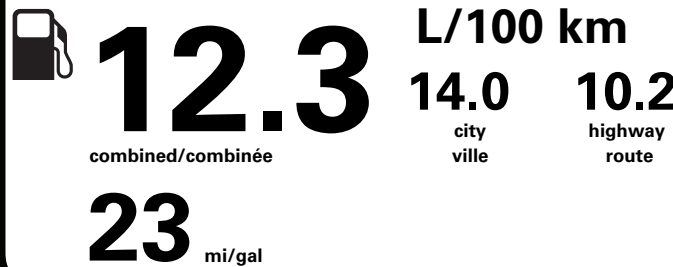

OPTIONAL EQUIPMENT/OTHER

- 2026 MODEL YEAR
- FEDERAL EXCISE TAX
- 3.5L V6 ECOBOOST ENGINE
- 275/65R18 BSW ALL-TERRAIN
- 3.31 NON-LIMITED-SLIP AXLE
- 7100# GVWR PACKAGE
- XLT BLACK APPEARANCE PACKAGE
- .18" GLOSS BLACK WHEELS
- BED UTILITY PACKAGE
- .TAILGATE STEP
- CONN PKG: 1YR INCL W/FORD APP
- SPORT CLOTH 40/CON/40 FR SEAT

(MSRP)*

7,440.00

100.00
2,075.00

1,075.00

1,125.00

NO CHARGE

PRICE INFORMATION

BASE PRICE $67,025.00
TOTAL OPTIONS/OTHER 11,815.00

TOTAL VEHICLE & OPTIONS/OTHER 78,840.00
DESTINATION & DELIVERY 2,695.00

TOTAL BEFORE REDUCTIONS 81,535.00
XLT SERIES DISCOUNT - 1,750.00

TOTAL REDUCTIONS - 1,750.00

"THIS VEH. NOT INTENDED FOR SALE OR REGISTRATION IN US" RETAIL PRICES EXCLUDE GST/HST

(MSRP)*

SOLD TO/VENDU A
Mt. Brydges Ford Sales Ltd.
8791 Glendon Drive
Mt Brydges ON CAN N0L 1W0

B80 187

RAMP ONE/
TERMINAL UN

CM6B

DEALER NO./CONCESSIONNAIRE

B80 187

RAMP TWO/
TERMINAL DEUX

FINAL ASSEMBLY PLANT/
USINE DE MONTAGE

KANSAS CITY

SHIP THROUGH/EXPEDIER VIA

METHOD OF TRANSP/
MODE DE TRANSPORT

CONVOY

ITEM #: B8-D796 O/T 2

TB181 N RE 2X 635 001671 02 18 26

TOTAL MSRP $79,785.00

* MANUFACTURER'S SUGGESTED RETAIL PRICE = MSRP

* NOTE: THIS PRICE HAS BEEN DEVELOPED AS A GUIDE. DEALERS MAY SELL FOR LESS AND ARE NOT UNDER ANY OBLIGATION TO ACCEPT THIS SUGGESTED RETAIL PRICE.

Canada

ENERGUIDE

Gasoline Vehicle
Véhicule à essence

Fuel Consumption / Consommation de carburant

Annual fuel COST
for an annual distance of 20,000 km, and an average fuel price of $1.50 per litre

$ 3 690

Coût annuel en carburant

pour une distance annuelle de 20 000 km, et un prix moyen du carburant de 1,50 $ par litre

Standard pickup trucks range from /
Les camionnettes ordinaires font entre
2.7 - 19.7 L_e/100 km

L_e is gasoline litre equivalent
L_e signifie litre équivalent d'essence

Carbon Dioxide Rating / Indice de dioxyde de carbone

Tailpipe emissions only / Émissions du tuyau d'échappement seulement

Smog Rating / Indice de Smog

Estimates are based on Government of Canada approved criteria and testing methods. Vehicle's actual fuel consumption will vary.

Estimations établies selon des méthodes d'essai et des critères approuvés par le gouvernement du Canada. La consommation de carburant réelle du véhicule variera.

For more information visit

vehicles.nrcan.gc.ca

Pour plus d'information visitez

vehicules.nrcan.gc.ca

U.S. GOVERNMENT SAFETY RATINGS
COTES DE SÉCURITÉ DU GOUVERNEMENT AMÉRICAIN

Overall Vehicle Score / Cote globale du véhicule	★★★★★
Frontal Crash Collision frontale	★★★★★ Driver / Conducteur Passenger / Passager
Side Crash Collision latérale	★★★★★ Front seat / Siège avant Rear seat / Siège arrière
Rollover / Capotage	★★★★

Star ratings range from 1 to 5 stars (*****), with 5 being the highest.
Les cotes varient de 1 à 5 étoiles (*****), 5 étant la cote la plus élevée.

Source: U.S. National Highway Traffic Safety Administration
For more information / Pour de plus amples renseignements
www.safercar.gov

1FTFW3L87TKD58605

FordPass Connect™

Download the FordPass™ app* and you can:

1. **Access Vehicle Control Features**
2. Remotely start, lock and unlock your vehicle.
   - Locate your vehicle and check approximate fuel range.
   - Receive vehicle health alerts.

1. **Activate 4G LTE Wi-Fi Hotspot**
2. New vehicles include a 3-month or 3GB data (whichever comes first) Wi-Fi trial.
   - Connect up to ten Wi-Fi-equipped devices.

Ask your sales consultant for more details.

Scan code not operational at this time

FOR PLANT USE ONLY

Insist on Ford Protect! The only extended service plan fully backed by Ford and honored at every Ford dealership in the US and Canada. See your Ford dealer for additional details, or visit www.ford.ca for more information.

Personalize your vehicle with Ford Custom Accessories. Genuine Ford Accessories are engineered for your vehicle and can be included under the Ford New Vehicle Limited Warranty. Certain conditions, limitations and exclusions apply. See your Dealer for details.