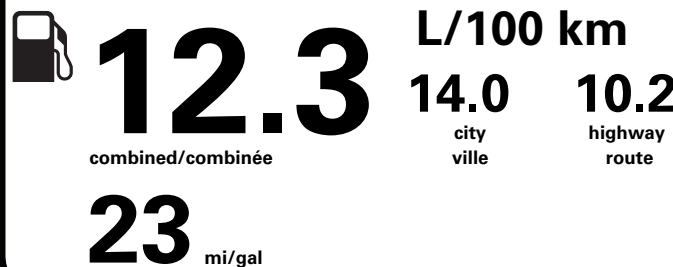

SAFETY/SECURITY

- ADVANCETRAC™W/ ROLL STABILITY CONTROL
- AIRBAGS - SAFETY CANOPY®
- AIRBAGS-DRIVER/PASSENGER
- CENTRE HIGH MOUNT STOPLAMP
- DAYTIME RUNNING LIGHTS
- PERIMETER ALARM
- SECURE PKG 1 YR INCLUDED
- SECURILOCK® ANTI-THEFT SYST
- SOS POST CRASH ALERT SYST
- TIRE PRESSURE MONITOR SYS

WARRANTY

- 3YR/60,000KM BASIC
- 5YR/100,000KM POWERTRAIN
- ROADSIDE ASSISTANCE 24 HRS

INCLUDED ON THIS VEHICLE

EQUIPMENT GROUP 302A

- •XLT SERIES
- •SIDEVIEW MIRROR SPOTLIGHT-LED
- •POWER SLIDING REAR WINDOW
- •REAR PRIVACY GLASS W/DFRST

OPTIONAL EQUIPMENT/OTHER

- 2026 MODEL YEAR
- FEDERAL EXCISE TAX
- 3.5L V6 ECOBOOST ENGINE
- 275/60R20 BSW ALL-TERRAIN
- 3.31 NON-LIMITED-SLIP AXLE
- 7100# GVWR PACKAGE
- XLT BLACK APPEARANCE PKG PLUS
- .20" GLOSS BLACK PNTD ALUM WHL
- BED UTILITY PACKAGE
- .TAILGATE STEP
- CONN PKG: 1YR INCL W/FORD APP
- SPORT CLOTH 40/CON/40 FR SEAT

(MSRP)*

7,440.00

100.00

2,075.00

NO CHARGE

2,275.00

1,125.00

NO CHARGE

PRICE INFORMATION

BASE PRICE $67,025.00
TOTAL OPTIONS/OTHER 13,015.00

TOTAL VEHICLE & OPTIONS/OTHER 80,040.00
DESTINATION & DELIVERY 2,695.00

TOTAL BEFORE REDUCTIONS 82,735.00
XLT SERIES DISCOUNT - 1,750.00

TOTAL REDUCTIONS - 1,750.00

"THIS VEH. NOT INTENDED FOR SALE OR REGISTRATION IN US" RETAIL PRICES EXCLUDE GST/HST

Gasoline Vehicle
Véhicule à essence

Fuel Consumption / Consommation de carburant

Annual fuel COST
for an annual distance of 20,000 km, and an average fuel price of $1.50 per litre

$ 3 690

Coût annuel en carburant

pour une distance annuelle de 20 000 km, et un prix moyen du carburant de 1,50 $ par litre

Standard pickup trucks range from /
Les camionnettes ordinaires font entre
2.7 - 19.7 L_e/100 km

L_e is gasoline litre equivalent
L_e signifie litre équivalent d'essence