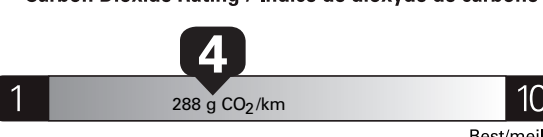

Carbon Dioxide Rating / Indice de dioxyde de carbone