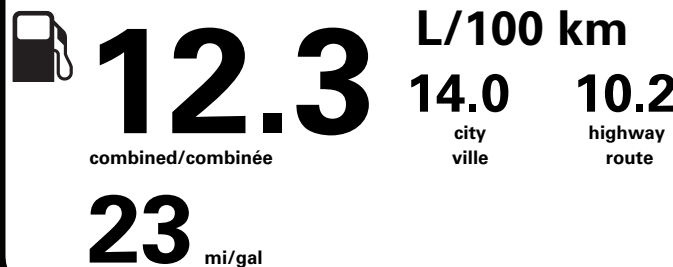

(MSRP)*

7,440.00

100.00

2,075.00

NO CHARGE

NO CHARGE

2,275.00

300.00

1,175.00

625.00

NO CHARGE

PRICE INFORMATION

BASE PRICE $67,025.00 TOTAL OPTIONS/OTHER 13,990.00

TOTAL VEHICLE & OPTIONS/OTHER DESTINATION & DELIVERY 81,015.00 2,695.00

TOTAL BEFORE REDUCTIONS 83,710.00 XLT SERIES DISCOUNT - 1,750.00

TOTAL REDUCTIONS - 1,750.00

"THIS VEH. NOT INTENDED FOR SALE OR REGISTRATION IN US" RETAIL PRICES EXCLUDE GST/HST

(MSRP)*

Table with columns: SOLD TO/VENDU A, RAMP ONE/TERMINAL UN, DEALER NO./CONCESSIONNAIRE. Values: B30 219, RA65, B30 219

Table with columns: SHIP TO (IF OTHER THAN SOLD TO)/EXPEDIER A, RAMP TWO/TERMINAL DEUX, FINAL ASSEMBLY PLANT/USINE DE MONTAGE. Values: B3-A001 O/T 2, DEARBORN

Table with columns: SHIP THROUGH/EXPEDIER VIA, METHOD OF TRANSP/MODE DE TRANSPORT, ITEM #: B3-A001 O/T 2. Values: RAIL, TC121 N RE 2X 635 000963 03 12 26

TOTAL MSRP $81,960.00

* MANUFACTURER'S SUGGESTED RETAIL PRICE = MSRP * NOTE: THIS PRICE HAS BEEN DEVELOPED AS A GUIDE. DEALERS MAY SELL FOR LESS AND ARE NOT UNDER ANY OBLIGATION TO ACCEPT THIS SUGGESTED RETAIL PRICE.

Gasoline Vehicle Véhicule à essence

Fuel Consumption / Consommation de carburant

Annual fuel COST for an annual distance of 20,000 km, and an average fuel price of $1.50 per litre

$ 3 690

Coût annuel en carburant

pour une distance annuelle de 20 000 km, et un prix moyen du carburant de 1,50 $ par litre

Standard pickup trucks range from / Les camionnettes ordinaires font entre 2.7 - 19.7 L_e/100 km

L_e is gasoline litre equivalent L_e signifie litre équivalent d'essence