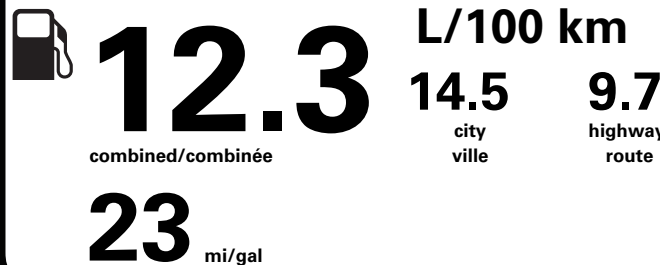

WARRANTY

- 3 YR/60,000 KM BASIC
- 5YEAR/100,000 KM POWERTRAIN
- ROADSIDE ASSISTANCE 24 HRS

INCLUDED ON THIS VEHICLE

EQUIPMENT GROUP 302A

- •XLT SERIES
- •LED SIDE-MIRROR SPOT LIGHTS
- •POWER SLIDING REAR WINDOW

OPTIONAL EQUIPMENT/OTHER

- 2024 MODEL YEAR
- FEDERAL EXCISE TAX 100.00
- 3.5L V6 ECOBOOST ENGINE 2,075.00
- 3.31 RATIO REGULAR AXLE NO CHARGE
- 7100# GVWR PACKAGE
- XLT BLACK APPEARANCE PACKAGE 675.00
- .275/65R18 BSW ALL-TERRAIN
- .18" GLOSS BLACK ALUMINUM WHEE
- ENGINE BLOCK HEATER 375.00
- 50 STATE EMISSIONS NO CHARGE
- BLUECRUISE EQUIP: 90DAY TRIAL
- MIRROR MAN FOLD W/POWER GLASS
- 136 LITRE/ 36 GALLON FUEL TANK
- SPORT CLOTH 40/CONSOLE/40
- BEDLINER SPRAY-IN *ACCY NO CHARGE 600.00

(MSRP)*

4,090.00

100.00

2,075.00

NO CHARGE

675.00

375.00

NO CHARGE

NO CHARGE

600.00

PRICE INFORMATION

BASE PRICE	$67,225.00
TOTAL OPTIONS/OTHER	7,915.00
TOTAL VEHICLE & OPTIONS/OTHER	75,140.00
DESTINATION & DELIVERY	2,295.00

TOTAL BEFORE REDUCTIONS 77,435.00

XLT SERIES DISCOUNT - 1,750.00

XLT BLACK PACK DISCOUNT - 500.00

TOTAL REDUCTIONS - 2,250.00

"THIS VEH. NOT INTENDED FOR SALE OR REGISTRATION IN US" RETAIL PRICES EXCLUDE GST/HST

(MSRP)*

$67,225.00

7,915.00

75,140.00

2,295.00

77,435.00

- 1,750.00

- 500.00

- 2,250.00

Gasoline Vehicle
Véhicule à essence

Fuel Consumption / Consommation de carburant

Annual fuel COST
for an annual distance of 20,000 km, and an average fuel price of $1.45 per litre

$ 3 567

Coût annuel en carburant

pour une distance annuelle de 20 000 km, et un prix moyen du carburant de 1,45 $ par litre

3.2 - 19.8 L_e/100 km

L_e is gasoline litre equivalent
L_e signifie litre équivalent d'essence