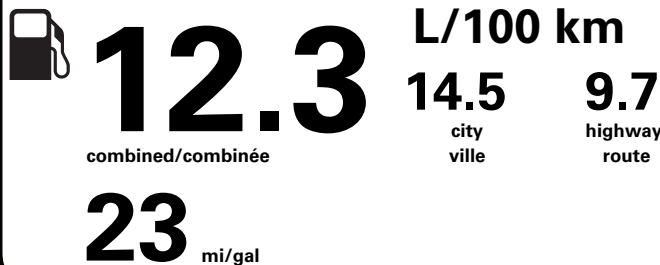

(MSRP)*

4,090.00

100.00

2,075.00

NO CHARGE

1,875.00

375.00

NO CHARGE

250.00

1,075.00

935.00

NO CHARGE

600.00

PRICE INFORMATION

BASE PRICE	$67,225.00
TOTAL OPTIONS/OTHER	11,375.00
TOTAL VEHICLE & OPTIONS/OTHER	78,600.00
DESTINATION & DELIVERY	2,295.00

TOTAL BEFORE REDUCTIONS	80,895.00
XLT SERIES DISCOUNT	- 1,750.00
XLT BLACK PLUS DISCOUNT	- 500.00

TOTAL REDUCTIONS	- 2,250.00

"THIS VEH. NOT INTENDED FOR SALE OR REGISTRATION IN US" RETAIL PRICES EXCLUDE GST/HST

(MSRP)*

$67,225.00

11,375.00

78,600.00

2,295.00

80,895.00

- 1,750.00

- 500.00

- 2,250.00

RAMP ONE/TERMINAL UN	CA68	TOTAL MSRP $78,645.00
RAMP TWO/TERMINAL DEUX	DEARBORN	
METHOD OF TRANSP/MODE DE TRANSPORT	CONVOY	RC081 R RE 2X 435 000242 03 08 24

* MANUFACTURER'S SUGGESTED RETAIL PRICE = MSRP

* NOTE: THIS PRICE HAS BEEN DEVELOPED AS A GUIDE. DEALERS MAY SELL FOR LESS AND ARE NOT UNDER ANY OBLIGATION TO ACCEPT THIS SUGGESTED RETAIL PRICE.

Gasoline Vehicle
Véhicule à essence

Fuel Consumption / Consommation de carburant

Annual fuel COST
for an annual distance of 20,000 km, and an average fuel price of $1.45 per litre

$ 3 567

Coût annuel en carburant

pour une distance annuelle de 20 000 km, et un prix moyen du carburant de 1,45 $ par litre

Standard pickup trucks range from / Les camionnettes ordinaires font entre 3.2 - 19.8 L_e/100 km

L_e is gasoline litre equivalent
L_e signifie litre équivalent d'essence

Carbon Dioxide Rating / Indice de dioxyde de carbone

Tailpipe emissions only / Émissions du tuyau d'échappement seulement

Smog Rating / Indice de Smog

Estimates are based on Government of Canada approved criteria and testing methods. Vehicle's actual fuel consumption will vary.

Estimations établies selon des méthodes d'essai et des critères approuvés par le gouvernement du Canada. La consommation de carburant réelle du véhicule variera.

For more information visit

vehicles.nrcan.gc.ca

Pour plus d'information visitez

vehicules.nrcan.gc.ca

U.S. GOVERNMENT SAFETY RATINGS
COTES DE SÉCURITÉ DU GOUVERNEMENT AMÉRICAIN

Overall Vehicle Score / Cote globale du véhicule	★★★★★
Frontal Crash Collision frontale	★★★★★
Side Crash Collision latérale	★★★★★
Rollover / Capotage	★★★★

Star ratings range from 1 to 5 stars (*****), with 5 being the highest. Les cotes varient de 1 à 5 étoiles (*****), 5 étant la cote la plus élevée.

Source: U.S. National Highway Traffic Safety Administration
For more information / Pour de plus amples renseignements
www.safercar.gov

1FTFW3L87RFA18386

FordPass Connect™

Download the FordPass™ app* and you can:

- Access Vehicle Control Features
- Remotely start, lock and unlock your vehicle.
- Locate your vehicle and check approximate fuel range.
- Receive vehicle health alerts.

Activate 4G LTE Wi-Fi Hotspot

- New vehicles include a 3-month or 3GB data (whichever comes first) Wi-Fi trial.
- Connect up to ten Wi-Fi-equipped devices.

Ask your sales consultant for more details.

Scan code not operational at this time

FOR PLANT USE ONLY

Insist on Ford Protect! The only extended service plan fully backed by Ford and honored at every Ford dealership in the US and Canada. See your Ford dealer for additional details, or visit www.ford.ca for more information.

Personalize your vehicle with Ford Custom Accessories. Genuine Ford Accessories are engineered for your vehicle and can be included under the Ford New Vehicle Limited Warranty. Certain conditions, limitations and exclusions apply. See your Dealer for details.