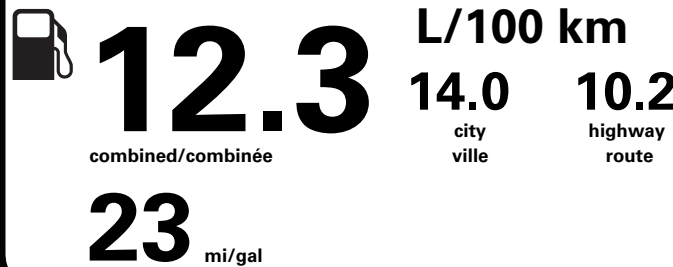

(MSRP)*

PRICE INFORMATION

BASE PRICE	$67,025.00
TOTAL OPTIONS/OTHER	14,265.00
TOTAL VEHICLE & OPTIONS/OTHER	81,290.00
DESTINATION & DELIVERY	2,695.00

TOTAL BEFORE REDUCTIONS 83,985.00

XLT SERIES DISCOUNT - 1,750.00

TOTAL REDUCTIONS - 1,750.00

"THIS VEH. NOT INTENDED FOR SALE OR REGISTRATION IN US" RETAIL PRICES EXCLUDE GST/HST

TOTAL MSRP $82,235.00

* MANUFACTURER'S SUGGESTED RETAIL PRICE = MSRP

* NOTE: THIS PRICE HAS BEEN DEVELOPED AS A GUIDE. DEALERS MAY SELL FOR LESS AND ARE NOT UNDER ANY OBLIGATION TO ACCEPT THIS SUGGESTED RETAIL PRICE.

SOLD TO/VENDU A Legacy Motors Ford 336 Connell Street Woodstock NB CAN E7M 6B5	B30 311	RAMP ONE/ TERMINAL UN CB62	DEALER NO./CONCESSIONNAIRE B30 311
SHIP TO (IF OTHER THAN SOLD TO) / EXPEDIER A (SI AUTRE QUE L'ACHETEUR) Legacy Motors Ford 336 Connell Street Woodstock NB CAN E7M 6B5	B30 311	RAMP TWO/ TERMINAL DEUX	FINAL ASSEMBLY PLANT/ USINE DE MONTAGE KANSAS CITY
SHIP THROUGH/EXPEDIER VIA KANSAS CITY VPC 8250 NE UNGD P163 KANSAS CITY MO	METHOD OF TRANSP / MODE DE TRANSPORT CONVOY	ITEM #: B3-Z49Q O/T 2	TB121 N RE 2X 635 001681 02 12 26

ENERGUIDE

Gasoline Vehicle
Véhicule à essence

Fuel Consumption / Consommation de carburant

Annual fuel **COST**
for an annual distance of 20,000 km, and an average fuel price of $1.50 per litre

$ 3 690

Coût annuel en carburant

pour une distance annuelle de 20 000 km, et un prix moyen du carburant de 1,50 $ par litre

Standard pickup trucks range from /
Les camionnettes ordinaires font entre
2.7 - 19.7 L_e/100 km

L_e is gasoline litre equivalent
L_e signifie litre équivalent d'essence

Carbon Dioxide Rating / Indice de dioxyde de carbone

Tailpipe emissions only / Émissions du tuyau d'échappement seulement

Smog Rating / Indice de Smog

Estimates are based on Government of Canada approved criteria and testing methods. Vehicle's actual fuel consumption will vary.

Estimations établies selon des méthodes d'essai et des critères approuvés par le gouvernement du Canada. La consommation de carburant réelle du véhicule variera.

For more information visit

vehicles.nrcan.gc.ca

Pour plus d'information visitez

vehicules.nrcan.gc.ca

U.S. GOVERNMENT SAFETY RATINGS
COTES DE SÉCURITÉ DU GOUVERNEMENT AMÉRICAIN

Overall Vehicle Score / Cote globale du véhicule	★★★★★
Frontal Crash / Collision frontale	★★★★★
Side Crash / Collision latérale	★★★★★
Rollover / Capotage	★★★★

Star ratings range from 1 to 5 stars (*****), with 5 being the highest.
Les cotes varient de 1 à 5 étoiles (*****), 5 étant la cote la plus élevée.

Source: U.S. National Highway Traffic Safety Administration
For more information / Pour de plus amples renseignements
www.safercar.gov

1FTFW3L86TKD56649

FordPass Connect™

Download the FordPass™ app* and you can:

1. **Access Vehicle Control Features**
2. Remotely start, lock and unlock your vehicle.
   - Locate your vehicle and check approximate fuel range.
   - Receive vehicle health alerts.

1. **Activate 4G LTE Wi-Fi Hotspot**
2. New vehicles include a 3-month or 3GB data (whichever comes first) Wi-Fi trial.
   - Connect up to ten Wi-Fi-equipped devices.

Ask your sales consultant for more details.

Scan code not operational at this time

FOR PLANT USE ONLY

Insist on Ford Protect! The only extended service plan fully backed by Ford and honored at every Ford dealership in the US and Canada. See your Ford dealer for additional details, or visit www.ford.ca for more information.

Personalize your vehicle with Ford Custom Accessories. Genuine Ford Accessories are engineered for your vehicle and can be included under the Ford New Vehicle Limited Warranty. Certain conditions, limitations and exclusions apply. See your Dealer for details.