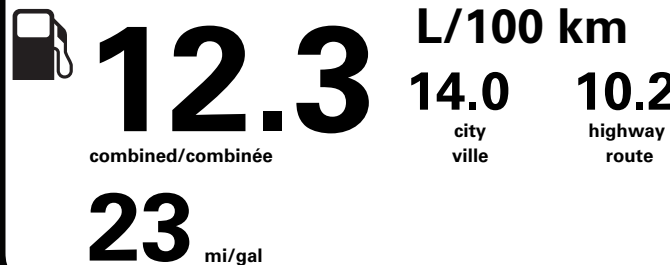

SAFETY/SECURITY

- ADVANCETRAC™W/ ROLL STABILITY CONTROL
- AIRBAGS - SAFETY CANOPY®
- AIRBAGS-DRIVER/PASSENGER
- CENTRE HIGH MOUNT STOPLAMP
- DAYTIME RUNNING LIGHTS
- PERIMETER ALARM
- SECURE PKG 1 YR INCLUDED
- SECURILOCK® ANTI-THEFT SYS
- SOS POST CRASH ALERT SYST
- TIRE PRESSURE MONITOR SYS

WARRANTY

- 3YR/60,000KM BASIC
- 5YR/100,000KM POWERTRAIN
- ROADSIDE ASSISTANCE 24 HRS

INCLUDED ON THIS VEHICLE

EQUIPMENT GROUP 302A

- •XLT SERIES
- •SIDEVIEW MIRROR SPOTLIGHT-LED
- •POWER SLIDING REAR WINDOW
- •REAR PRIVACY GLASS W/DFRST

OPTIONAL EQUIPMENT/OTHER

- 2026 MODEL YEAR
- FEDERAL EXCISE TAX
- 3.5L V6 ECOBOOST ENGINE
- 275/65R18 BSW ALL-TERRAIN
- 3.55 ELECTRONIC LOCKING AXLE
- 7200# GVWR PACKAGE
- XLT BLACK APPEARANCE PACKAGE
- .18" GLOSS BLACK WHEELS
- TOW/HAUL PACKAGE
- .TRAILER BRAKE CONTROLLER
- TOW MIR-MAN FLD/TELE HT/PWR GL
- CONN PKG: 1YR INCL W/FORD APP
- SPORT CLOTH 40/CON/40 FR SEAT

(MSRP)*

7,440.00

100.00

NO CHARGE

NO CHARGE

1,075.00

1,175.00

360.00

NO CHARGE

PRICE INFORMATION

BASE PRICE	$69,675.00
TOTAL OPTIONS/OTHER	10,150.00
TOTAL VEHICLE & OPTIONS/OTHER	79,825.00
DESTINATION & DELIVERY	2,695.00

TOTAL BEFORE REDUCTIONS 82,520.00

XLT SERIES DISCOUNT - 1,750.00

TOTAL REDUCTIONS - 1,750.00

"THIS VEH. NOT INTENDED FOR SALE OR REGISTRATION IN US" RETAIL PRICES EXCLUDE GST/HST

Gasoline Vehicle
Véhicule à essence

Fuel Consumption / Consommation de carburant

Annual fuel **COST**
for an annual distance of 20,000 km, and an average fuel price of $1.50 per litre

$ 3 690

Coût annuel en carburant

pour une distance annuelle de 20 000 km, et un prix moyen du carburant de 1,50 $ par litre

2.7 - 19.7 L_e/100 km

L_e is gasoline litre equivalent
L_e signifie litre équivalent d'essence