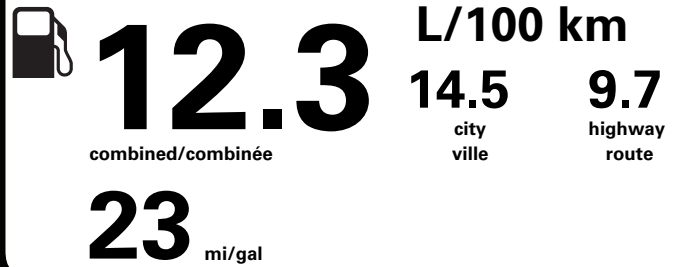

(MSRP)*

6,685.00

100.00

- 300.00

NO CHARGE

375.00

NO CHARGE

250.00

1,075.00

1,145.00

935.00

200.00

PRICE INFORMATION

BASE PRICE $71,000.00
TOTAL OPTIONS/OTHER 10,465.00

TOTAL VEHICLE & OPTIONS/OTHER DESTINATION & DELIVERY 81,465.00 2,295.00

TOTAL BEFORE REDUCTIONS 83,760.00
XLT SERIES DISCOUNT - 1,750.00

TOTAL REDUCTIONS - 1,750.00

"THIS VEH. NOT INTENDED FOR SALE OR REGISTRATION IN US" RETAIL PRICES EXCLUDE GST/HST

TOTAL MSRP $82,010.00

* MANUFACTURER'S SUGGESTED RETAIL PRICE = MSRP

* NOTE: THIS PRICE HAS BEEN DEVELOPED AS A GUIDE. DEALERS MAY SELL FOR LESS AND ARE NOT UNDER ANY OBLIGATION TO ACCEPT THIS SUGGESTED RETAIL PRICE.

RAMP ONE/
TERMINAL UN

CA8G

RAMP TWO/
TERMINAL DEUX

FINAL ASSEMBLY PLANT/
USINE DE MONTAGE

DEARBORN

METHOD OF TRANSP/
MODE DE TRANSPORT

CONVOY

ITEM #: B6-037K O/T 2

RB061 N RE 2X 425 001146 02 06 24

Gasoline Vehicle
Véhicule à essence

Fuel Consumption / Consommation de carburant

Annual fuel COST
for an annual distance of 20,000 km, and an average fuel price of $1.45 per litre

$ 3 567

Coût annuel en carburant

pour une distance annuelle de 20 000 km, et un prix moyen du carburant de 1,45 $ par litre

Standard pickup trucks range from /
Les camionnettes ordinaires font entre
3.2 - 19.8 L_e/100 km

L_e is gasoline litre equivalent
L_e signifie litre équivalent d'essence

Carbon Dioxide Rating / Indice de dioxyde de carbone

Tailpipe emissions only / Émissions du tuyau d'échappement seulement

Smog Rating / Indice de Smog

Estimates are based on Government of Canada approved criteria and testing methods. Vehicle's actual fuel consumption will vary.

Estimations établies selon des méthodes d'essai et des critères approuvés par le gouvernement du Canada. La consommation de carburant réelle du véhicule variera.

For more information visit

vehicles.nrcan.gc.ca

Pour plus d'information visitez

vehicules.nrcan.gc.ca

U.S. GOVERNMENT SAFETY RATINGS
COTES DE SÉCURITÉ DU GOUVERNEMENT AMÉRICAIN

Overall Vehicle Score /
Cote globale du véhicule ★ ★ ★ ★ ★

Frontal Crash / Collision frontale Driver / Conducteur ★ ★ ★ ★ ★
Passenger / Passager ★ ★ ★ ★ ★

Side Crash / Collision latérale Front seat / Siège avant ★ ★ ★ ★ ★
Rear seat / Siège arrière ★ ★ ★ ★ ★

Rollover / Capotage ★ ★ ★ ★

Star ratings range from 1 to 5 stars (★★★★★), with 5 being the highest.
Les cotes varient de 1 à 5 étoiles (★★★★★), 5 étant la cote la plus élevée.

Source: U.S. National Highway Traffic Safety Administration
For more information / Pour de plus amples renseignements
www.safercar.gov

1FTFW3L86RFA26656

FordPass Connect™

Download the FordPass™ app* and you can:

- Access Vehicle Control Features
- Remotely start, lock and unlock your vehicle.
- Locate your vehicle and check approximate fuel range.
- Receive vehicle health alerts.

Activate 4G LTE Wi-Fi Hotspot

- New vehicles include a 3-month or 3GB data (whichever comes first) Wi-Fi trial.
- Connect up to ten Wi-Fi-equipped devices.

Ask your sales consultant for more details.

Scan code not operational at this time

FOR PLANT USE ONLY

Insist on Ford Protect! The only extended service plan fully backed by Ford and honored at every Ford dealership in the US and Canada. See your Ford dealer for additional details, or visit www.ford.ca for more information.

Personalize your vehicle with Ford Custom Accessories. Genuine Ford Accessories are engineered for your vehicle and can be included under the Ford New Vehicle Limited Warranty. Certain conditions, limitations and exclusions apply. See your Dealer for details.