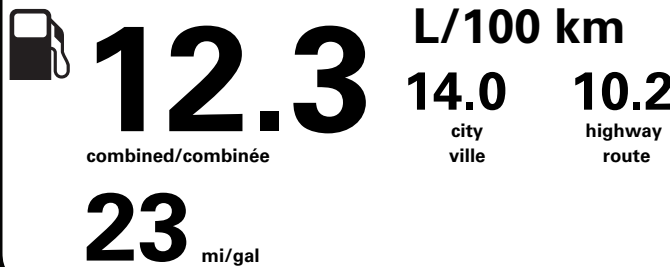

(MSRP)*

7,440.00

100.00

NO CHARGE

NO CHARGE

550.00

1,875.00

NO CHARGE

PRICE INFORMATION

BASE PRICE	$70,175.00
TOTAL OPTIONS/OTHER	9,965.00
TOTAL VEHICLE & OPTIONS/OTHER	80,140.00
DESTINATION & DELIVERY	2,695.00

TOTAL BEFORE REDUCTIONS 82,835.00

XLT SERIES DISCOUNT - 1,750.00

TOTAL REDUCTIONS - 1,750.00

"THIS VEH. NOT INTENDED FOR SALE OR REGISTRATION IN US" RETAIL PRICES EXCLUDE GST/HST

(MSRP)*

$70,175.00

9,965.00

80,140.00

2,695.00

82,835.00

- 1,750.00

- 1,750.00

SOLD TO/VENDU A Summit Ford Sales(1982)Limited 12 Carrier Drive Rexdale ON CAN M9V 2C1	B10 102	RAMP ONE/ TERMINAL UN CM6B	DEALER NO./CONCESSIONNAIRE B10 102
SHIP TO (IF OTHER THAN SOLD TO) / EXPEDIER A (SI AUTRE QUE L' ACHETEUR)	RAMP TWO/ TERMINAL DEUX	FINAL ASSEMBLY PLANT/ USINE DE MONTAGE KANSAS CITY	TOTAL MSRP $81,085.00 * MANUFACTURER'S SUGGESTED RETAIL PRICE = MSRP * NOTE: THIS PRICE HAS BEEN DEVELOPED AS A GUIDE. DEALERS MAY SELL FOR LESS AND ARE NOT UNDER ANY OBLIGATION TO ACCEPT THIS SUGGESTED RETAIL PRICE.
SHIP THROUGH/EXPEDIER VIA	METHOD OF TRANSP / MODE DE TRANSPORT CONVOY	ITEM #: B1-S31W O/T 2 TD131 N RE 2X 645 001908 04 13 26	

Gasoline Vehicle
Véhicule à essence

Fuel Consumption / Consommation de carburant

Annual fuel **COST**
for an annual distance of 20,000 km, and an average fuel price of $1.50 per litre

$ 3 690

Coût annuel en carburant

pour une distance annuelle de 20 000 km, et un prix moyen du carburant de 1,50 $ par litre

Standard pickup trucks range from /
Les camionnettes ordinaires font entre
2.7 - 19.7 L_e/100 km

L_e is gasoline litre equivalent
L_e signifie litre équivalent d'essence