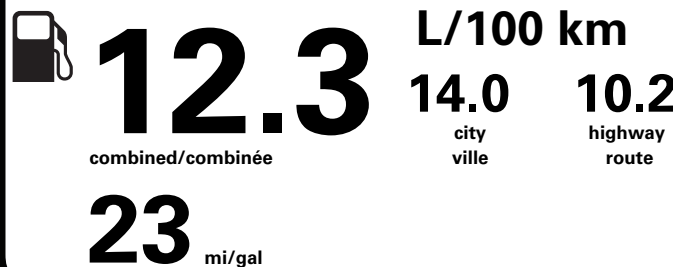

SAFETY/SECURITY

- ADVANCETRAC™/ROLL STABILITY CONTROL
- AIRBAGS - SAFETY CANOPY®
- AIRBAGS-DRIVER/PASSENGER
- CENTRE HIGH MOUNT STOPLAMP
- DAYTIME RUNNING LIGHTS
- PERIMETER ALARM
- SECURE PKG 1 YR INCLUDED
- SECURILOCK® ANTI-THEFT SYS
- SOS POST CRASH ALERT SYST
- TIRE PRESSURE MONITOR SYS

WARRANTY

- 3YR/60,000KM BASIC
- 5YR/100,000KM POWERTRAIN
- ROADSIDE ASSISTANCE 24 HRS

INCLUDED ON THIS VEHICLE

EQUIPMENT GROUP 302A

- •XLT SERIES
- •SIDEVIEW MIRROR SPOTLIGHT-LED
- •POWER SLIDING REAR WINDOW
- •REAR PRIVACY GLASS W/DFRST

OPTIONAL EQUIPMENT/OTHER

- 2026 MODEL YEAR
- FEDERAL EXCISE TAX
- 3.5L V6 ECOBOOST ENGINE
- 275/65R18 BSW ALL-TERRAIN
- 3.55 E-LOCKING MAX TOW AXLE
- 7200# GVWR PACKAGE
- XLT BLACK APPEARANCE PACKAGE
- .18" GLOSS BLACK WHEELS
- TOW/HAUL PACKAGE
- .TRAILER BRAKE CONTROLLER
- TOW MIR-MAN FLD/TELE HT/PWR GL
- CONN PKG: 1YR INCL W/FORD APP
- SPORT CLOTH 40/CON/40 FR SEAT
- BEDLINER TOUH BED SPRAY-IN

(MSRP)*

7,440.00

100.00

NO CHARGE

550.00

1,075.00

1,175.00

360.00

NO CHARGE

700.00

PRICE INFORMATION

BASE PRICE	$69,675.00
TOTAL OPTIONS/OTHER	11,400.00
TOTAL VEHICLE & OPTIONS/OTHER	81,075.00
DESTINATION & DELIVERY	2,695.00

TOTAL BEFORE REDUCTIONS 83,770.00

XLT SERIES DISCOUNT - 1,750.00

TOTAL REDUCTIONS - 1,750.00

"THIS VEH. NOT INTENDED FOR SALE OR REGISTRATION IN US" RETAIL PRICES EXCLUDE GST/HST

Gasoline Vehicle
Véhicule à essence

Fuel Consumption / Consommation de carburant