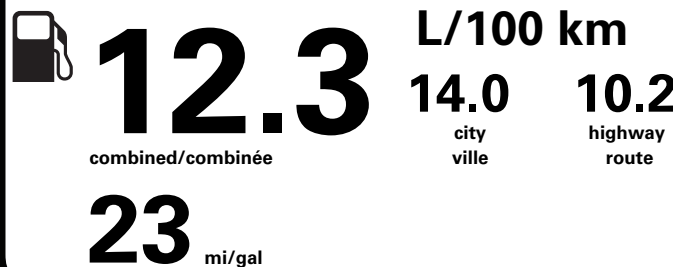

WARRANTY

- 3YR/60,000KM BASIC
- 5YR/100,000KM POWERTRAIN
- ROADSIDE ASSISTANCE 24 HRS

INCLUDED ON THIS VEHICLE

EQUIPMENT GROUP 302A

- •XLT SERIES
- •SIDEVIEW MIRROR SPOTLIGHT-LED
- •POWER SLIDING REAR WINDOW
- •REAR PRIVACY GLASS W/DFRST

OPTIONAL EQUIPMENT/OTHER

- 2026 MODEL YEAR
- FEDERAL EXCISE TAX
- 3.5L V6 ECOBOOST ENGINE
- 275/60R20 BSW ALL-TERRAIN
- 3.55 ELECTRONIC LOCKING AXLE
- 7100# GVWR PACKAGE
- XLT BLACK APPEARANCE PKG PLUS
- .20" GLOSS BLACK PNTD ALUM WHL
- MOBILE OFFICE PACKAGE
- .WIRELESS CHARGING PAD
- TOW/HAUL PACKAGE
- .TRAILER BRAKE CONTROLLER
- FX4 OFF-ROAD PACKAGE
- .SKID PLATES
- BED UTILITY PACKAGE
- .TAILGATE STEP
- CONN PKG: 1YR INCL W/FORD APP
- SPORT CLOTH 40/CON/40 FR SEAT
- BEDLINER TOUH BED SPRAY-IN

(MSRP)*

7,440.00

100.00

2,075.00

NO CHARGE

NO CHARGE

2,150.00

1,215.00

1,175.00

1,775.00

1,125.00

NO CHARGE

700.00

PRICE INFORMATION

BASE PRICE	$67,025.00
TOTAL OPTIONS/OTHER	17,755.00
TOTAL VEHICLE & OPTIONS/OTHER	84,780.00
DESTINATION & DELIVERY	2,595.00

TOTAL BEFORE REDUCTIONS 87,375.00

XLT SERIES DISCOUNT - 1,750.00

TOTAL REDUCTIONS - 1,750.00

"THIS VEH. NOT INTENDED FOR SALE OR REGISTRATION IN US" RETAIL PRICES EXCLUDE GST/HST

Gasoline Vehicle
Véhicule à essence

Fuel Consumption / Consommation de carburant