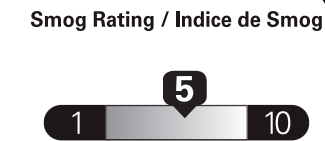

Annual fuel COST for an annual distance of 20,000 km, and an average fuel price of $1.50 per litre

$ 3 690

Coût annuel en carburant pour une distance annuelle de 20 000 km, et un prix moyen du carburant de 1,50 $ par litre

Standard pickup trucks range from / Les camionnettes ordinaires font entre 2.7 - 19.7 L_e/100 km