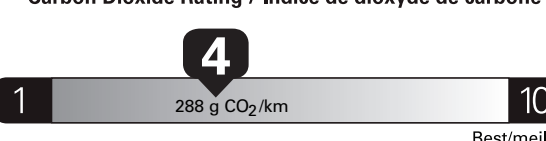

PRICE INFORMATION

BASE PRICE	$70,175.00
TOTAL OPTIONS/OTHER	11,445.00
TOTAL VEHICLE & OPTIONS/OTHER	81,620.00
DESTINATION & DELIVERY	2,695.00

TOTAL BEFORE REDUCTIONS 84,315.00
XLT SERIES DISCOUNT - 1,750.00

TOTAL REDUCTIONS - 1,750.00

**"THIS VEH. NOT INTENDED FOR
SALE OR REGISTRATION IN US"
RETAIL PRICES EXCLUDE
GST/HST**

(MSRP)*

Canada

ENERGUIDE

Gasoline Vehicle
Véhicule à essence

Fuel Consumption / Consommation de carburant

12.3

combined/combinée

L/100 km

14.0

city
ville

10.2

highway
route

23

mi/gal

Annual fuel COST
for an annual distance of 20,000 km, and an
average fuel price of $1.50 per litre

$ 3 690

Coût annuel en carburant

pour une distance annuelle de 20 000 km, et un
prix moyen du carburant de 1,50 $ par litre

Standard pickup trucks range

from /
Les camionnettes ordinaires font
entre
2.7 - 19.7 L_e/100 km

L_e is gasoline litre equivalent
L_e signifie litre équivalent d'essence

Carbon Dioxide Rating / Indice de dioxyde de carbone

Tailpipe emissions only / Émissions du tuyau d'échappement seulement