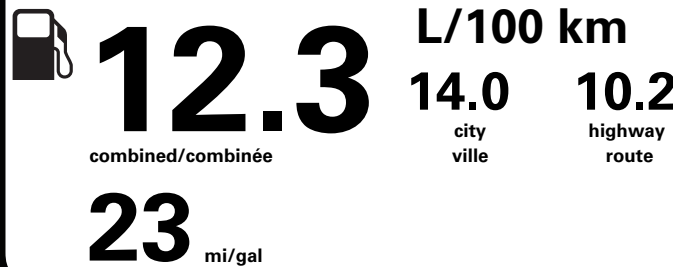

PRICE INFORMATION

BASE PRICE	$70,175.00
TOTAL OPTIONS/OTHER	11,745.00
TOTAL VEHICLE & OPTIONS/OTHER DESTINATION & DELIVERY	81,920.00 2,695.00

TOTAL BEFORE REDUCTIONS 84,615.00

XLT SERIES DISCOUNT - 1,750.00

TOTAL REDUCTIONS - 1,750.00

"THIS VEH. NOT INTENDED FOR SALE OR REGISTRATION IN US" RETAIL PRICES EXCLUDE GST/HST

(MSRP)*

TOTAL MSRP $82,865.00

* MANUFACTURER'S SUGGESTED RETAIL PRICE = MSRP

* NOTE: THIS PRICE HAS BEEN DEVELOPED AS A GUIDE. DEALERS MAY SELL FOR LESS AND ARE NOT UNDER ANY OBLIGATION TO ACCEPT THIS SUGGESTED RETAIL PRICE.

SOLD TO/VENDU A
Lamb Ford Sales Ltd
3771 - 48 Avenue
Camrose AB CAN T4V 3T4

B60 047

RAMP ONE/
TERMINAL UN

CA8G

DEALER NO./CONCESSIONNAIRE

B60 047

SHIP TO (IF OTHER THAN SOLD TO) /
EXPEDIER A (SI AUTRE QUE L'ACHETEUR)

RAMP TWO/
TERMINAL DEUX

FINAL ASSEMBLY PLANT/
USINE DE MONTAGE

DEARBORN

SHIP THROUGH/EXPEDIER VIA

METHOD OF TRANSP /
MODE DE TRANSPORT

CONVOY

ITEM #: B6-S42U O/T 2

TD231 N RE 2X 645 000617 04 23 26

Gasoline Vehicle
Véhicule à essence

Fuel Consumption / Consommation de carburant

Annual fuel COST
for an annual distance of 20,000 km, and an average fuel price of $1.50 per litre

$ 3 690

Coût annuel en carburant

pour une distance annuelle de 20 000 km, et un prix moyen du carburant de 1,50 $ par litre

Standard pickup trucks range from /
Les camionnettes ordinaires font entre
2.7 - 19.7 L_e/100 km

L_e is gasoline litre equivalent
L_e signifie litre équivalent d'essence