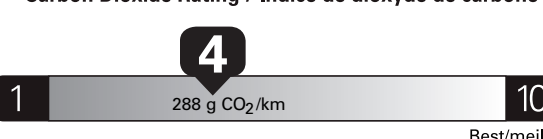

Carbon Dioxide Rating / Indice de dioxyde de carbone