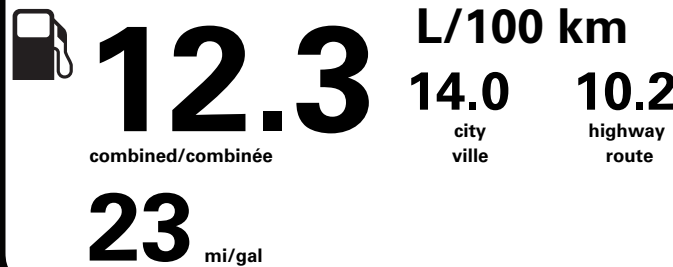

(MSRP)*

7,440.00

100.00

NO CHARGE

NO CHARGE

1,075.00

550.00

1,175.00

1,775.00

625.00

NO CHARGE

PRICE INFORMATION

BASE PRICE	$69,675.00
TOTAL OPTIONS/OTHER	12,740.00
TOTAL VEHICLE & OPTIONS/OTHER	82,415.00
DESTINATION & DELIVERY	2,695.00

TOTAL BEFORE REDUCTIONS 85,110.00

XLT SERIES DISCOUNT - 1,750.00

TOTAL REDUCTIONS - 1,750.00

"THIS VEH. NOT INTENDED FOR SALE OR REGISTRATION IN US" RETAIL PRICES EXCLUDE GST/HST

(MSRP)*

$69,675.00

12,740.00

82,415.00

2,695.00

85,110.00

- 1,750.00

- 1,750.00

SOLD TO/VENDU A Fort Motors Limited 11104 Alaska Road North Fort St John BC CAN V1J 5T5	B70 096	RAMP ONE/ TERMINAL UN CC8G	DEALER NO./CONCESSIONNAIRE B70 096
SHIP TO (IF OTHER THAN SOLD TO) / EXPEDIER A (SI AUTRE QUE L'ACHETEUR)	RAMP TWO/ TERMINAL DEUX	FINAL ASSEMBLY PLANT/ USINE DE MONTAGE DEARBORN	TOTAL MSRP $83,360.00 * MANUFACTURER'S SUGGESTED RETAIL PRICE = MSRP * NOTE: THIS PRICE HAS BEEN DEVELOPED AS A GUIDE. DEALERS MAY SELL FOR LESS AND ARE NOT UNDER ANY OBLIGATION TO ACCEPT THIS SUGGESTED RETAIL PRICE.
SHIP THROUGH/EXPEDIER VIA	METHOD OF TRANSP / MODE DE TRANSPORT CONVOY	ITEM #: B7-A603 O/T 2	
TB231 N RE 2X 635 001251 02 23 26			

Gasoline Vehicle
Véhicule à essence

Fuel Consumption / Consommation de carburant

Annual fuel **COST**
for an annual distance of 20,000 km, and an average fuel price of $1.50 per litre

$ 3 690

Coût annuel en carburant

pour une distance annuelle de 20 000 km, et un prix moyen du carburant de 1,50 $ par litre

Standard pickup trucks range from /
Les camionnettes ordinaires font entre
2.7 - 19.7 L_e/100 km

L_e is gasoline litre equivalent
L_e signifie litre équivalent d'essence