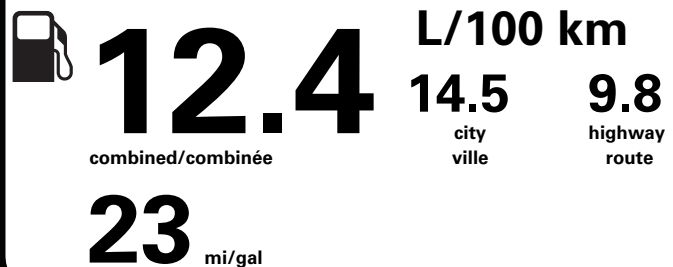

SAFETY/SECURITY

- ADVANCETRAC™W/ROLL STABILITY CONTROL
- AIRBAG - FRONT SEAT MOUNTED SIDE IMPACT
- AIRBAGS - SAFETY CANOPY®
- PERIMETER ALARM
- SECURE PKG 1 YR INCLUDED
- SOS POST CRASH ALERT SYST
- STOP LAMP, HIGH MOUNT CTR
- TIRE PRESSURE MONITOR SYS

WARRANTY

- 3 YR/60,000 KM BASIC
- 5YEAR/100,000 KM POWERTRAIN
- ROADSIDE ASSISTANCE 24 HRS

INCLUDED ON THIS VEHICLE

(MSRP)*

EQUIPMENT GROUP 302A

7,440.00

- •XLT SERIES
- •LED SIDE-MIRROR SPOT LIGHTS
- •POWER SLIDING REAR WINDOW

OPTIONAL EQUIPMENT/OTHER

- 2025 MODEL YEAR
- FEDERAL EXCISE TAX 100.00
- 3.5L V6 ECOBOOST ENGINE 2,075.00
- 3.31 RATIO REGULAR AXLE NO CHARGE
- 7100# GVWR PACKAGE
- XLT BLACK APPEARANCE PKG PLUS 1,875.00
- .275/60R-20 BSW ALL-TERRAIN
- .20" GLOSS BLACK ALUMINUM WHEE NO CHARGE
- 50 STATE EMISSIONS
- MIRROR MAN FOLD W/POWER GLASS NO CHARGE
- 136 LITRE/ 36 GALLON FUEL TANK
- SPORT CLOTH 40/CONSOLE/40 NO CHARGE
- BEDLINER SPRAY-IN *ACCY 600.00

PRICE INFORMATION

BASE PRICE	$65,375.00
TOTAL OPTIONS/OTHER	12,090.00
TOTAL VEHICLE & OPTIONS/OTHER	77,465.00
DESTINATION & DELIVERY	2,395.00

TOTAL BEFORE REDUCTIONS	79,860.00
XLT SERIES DISCOUNT	- 1,750.00
302A DISCOUNT	- 500.00

TOTAL REDUCTIONS - 2,250.00

"THIS VEH. NOT INTENDED FOR SALE OR REGISTRATION IN US" RETAIL PRICES EXCLUDE GST/HST

(MSRP)*

Canada

ENERGUIDE

Gasoline Vehicle
Véhicule à essence

Fuel Consumption / Consommation de carburant

Annual fuel COST
for an annual distance of 20,000 km, and an average fuel price of $1.55 per litre

$ 3 844

Coût annuel en carburant

pour une distance annuelle de 20 000 km, et un prix moyen du carburant de 1,55 $ par litre

Standard pickup trucks range from /
Les camionnettes ordinaires font entre
2.7 - 19.7 L_e/100 km

L_e is gasoline litre equivalent
L_e signifie litre équivalent d'essence

Carbon Dioxide Rating / Indice de dioxyde de carbone

Tailpipe emissions only / Émissions du tuyau d'échappement seulement

Smog Rating / Indice de Smog

Estimates are based on Government of Canada approved criteria and testing methods. Vehicle's actual fuel consumption will vary.

Estimations établies selon des méthodes d'essai et des critères approuvés par le gouvernement du Canada. La consommation de carburant réelle du véhicule variera.

For more information visit

vehicles.nrcan.gc.ca

Pour plus d'information visitez

vehicules.nrcan.gc.ca

**U.S. GOVERNMENT SAFETY RATINGS
COTES DE SÉCURITÉ DU GOUVERNEMENT AMÉRICAIN**

Overall Vehicle Score / Cote globale du véhicule ★ ★ ★ ★ ★

Frontal Crash	Driver / Conducteur	★ ★ ★ ★ ★
Collision frontale	Passenger / Passager	★ ★ ★ ★ ★

Side Crash	Front seat / Siège avant	★ ★ ★ ★ ★
Collision latérale	Rear seat / Siège arrière	★ ★ ★ ★ ★

Rollover / Capotage ★ ★ ★ ★

Star ratings range from 1 to 5 stars (*****), with 5 being the highest.
Les cotes varient de 1 à 5 étoiles (*****), 5 étant la cote la plus élevée.

Source: U.S. National Highway Traffic Safety Administration
For more information / Pour de plus amples renseignements
www.safercar.gov

FordPass Connect™

Download the FordPass™ app* and you can:

Access Vehicle Control Features

- Remotely start, lock and unlock your vehicle.
- Locate your vehicle and check approximate fuel range.
- Receive vehicle health alerts.

Activate 4G LTE Wi-Fi Hotspot

- New vehicles include a 3-month or 3GB data (whichever comes first) Wi-Fi trial.
- Connect up to ten Wi-Fi-equipped devices.

Ask your sales consultant for more details.

Scan code not operational at this time

FOR PLANT USE ONLY

SOLD TO/VENDU A Bourgeois Motors Limited P.O. BOX 337 Midland ON CAN L4R 4L1	B80 006	RAMP ONE/ TERMINAL UN CM6B	DEALER NO./CONCESSIONNAIRE B80 006
SHIP TO (IF OTHER THAN SOLD TO) / EXPÉDIER A (SI AUTRE QUE L'ACHÉTEUR) Bourgeois Motors Limited P.O. BOX 337 Midland ON CAN L4R 4L1	B80 006	RAMP TWO/ TERMINAL DEUX	FINAL ASSEMBLY PLANT/ USINE DE MONTAGE KANSAS CITY
SHIP THROUGH/EXPÉDIER VIA KANSAS CITY VPC 8250 NE UNGD P163 KANSAS CITY MO		METHOD OF TRANSP / MODE DE TRANSPORT CONVOY	ITEM #: B8-F441 O/T 2 SD281 N RE 2X 535 002053 04 28 25

TOTAL MSRP $77,610.00

* MANUFACTURER'S SUGGESTED RETAIL PRICE = MSRP

* NOTE: THIS PRICE HAS BEEN DEVELOPED AS A GUIDE. DEALERS MAY SELL FOR LESS AND ARE NOT UNDER ANY OBLIGATION TO ACCEPT THIS SUGGESTED RETAIL PRICE.