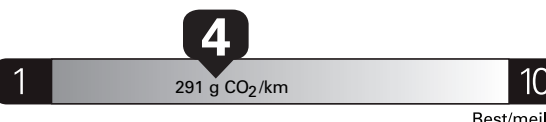

Carbon Dioxide Rating / Indice de dioxyde de carbone

Tailpipe emissions only / Émissions du tuyau d'échappement seulement