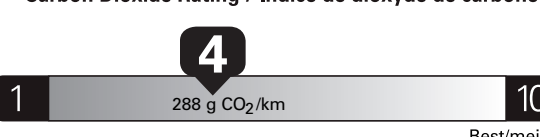

(MSRP)*

7,440.00

100.00

2,075.00

NO CHARGE

1,175.00

800.00

700.00

PRICE INFORMATION

BASE PRICE $67,525.00 TOTAL OPTIONS/OTHER 14,475.00

TOTAL VEHICLE & OPTIONS/OTHER 82,000.00 DESTINATION & DELIVERY 2,695.00

TOTAL BEFORE REDUCTIONS 84,695.00 XLT SERIES DISCOUNT - 1,750.00

TOTAL REDUCTIONS - 1,750.00

"THIS VEH. NOT INTENDED FOR SALE OR REGISTRATION IN US" RETAIL PRICES EXCLUDE GST/HST

Canada

ENERGUIDE

Gasoline Vehicle Véhicule à essence

Fuel Consumption / Consommation de carburant

12.3 L/100 km combined/combiniée 14.0 city ville 10.2 highway route 23 mi/gal

Annual fuel cost for an annual distance of 20,000 km, and an average fuel price of $1.50 per litre

$ 3 690

Coût annuel en carburant

pour une distance annuelle de 20 000 km, et un prix moyen du carburant de 1,50 $ par litre

Standard pickup trucks range from / Les camionnettes ordinaires font entre 2.7 - 19.7 L_e/100 km

L_e is gasoline litre equivalent L_e signifie litre équivalent d'essence

Carbon Dioxide Rating / Indice de dioxyde de carbone

Tailpipe emissions only / Émissions du tuyau d'échappement seulement