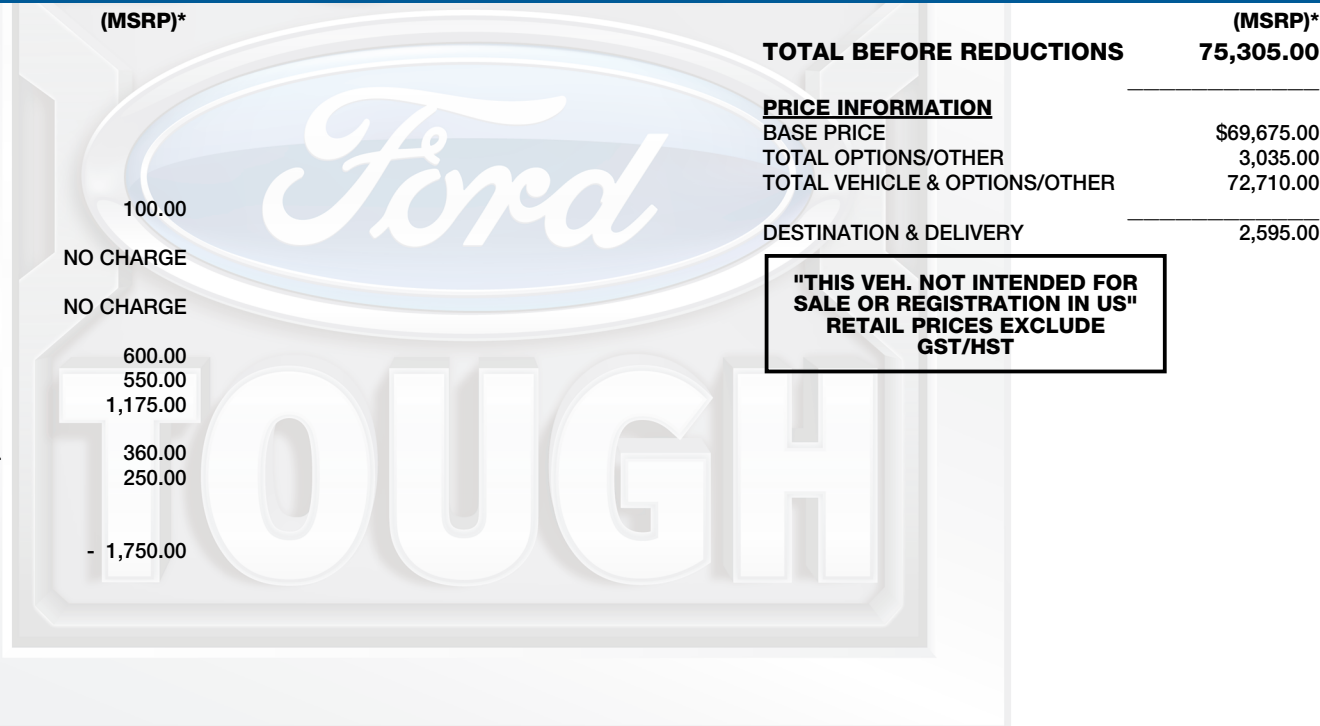

SAFETY/SECURITY

- ADVANCETRAC™/W/ ROLL STABILITY CONTROL
- AIRBAGS - SAFETY CANOPY®
- AIRBAGS-DRIVER/PASSENGER
- CENTRE HIGH MOUNT STOPLAMP
- DAYTIME RUNNING LIGHTS
- PERIMETER ALARM
- SECURE PKG 1 YR INCLUDED
- SECURILOCK® ANTI-THEFT SYS
- SOS POST CRASH ALERT SYST
- TIRE PRESSURE MONITOR SYS

WARRANTY

- 3YR/60,000KM BASIC
- 5YR/100,000KM POWERTRAIN
- ROADSIDE ASSISTANCE 24 HRS

INCLUDED ON THIS VEHICLE

EQUIPMENT GROUP 300A

•XLT SERIES

OPTIONAL EQUIPMENT/OTHER

- 2026 MODEL YEAR
- FEDERAL EXCISE TAX 100.00
- .18" PAINTED ALUMINUM WHEELS NO CHARGE
- 3.5L V6 ECOBOOST ENGINE NO CHARGE
- .275/65R18 BSW ALL-TERRAIN
- 3.55 ELECTRONIC LOCKING AXLE NO CHARGE
- 7200# GVWR PACKAGE
- BLACK PLATFORM RUNNING BRDS 600.00
- ENGINE BLOCK HEATER 550.00
- TOW/HAUL PACKAGE 1,175.00
- .TRAILER BRAKE CONTROLLER
- TOW MIR-MAN FLD/TELE HT/PWR GL 360.00
- SIDEVIEW MIRROR SPOTLIGHT-LED 250.00
- CONN PKG: 1YR INCL W/FORD APP
- ##SPECIAL ADDED DISCOUNTS##
- XLT SERIES DISCOUNT - 1,750.00

(MSRP)*

TOTAL BEFORE REDUCTIONS 75,305.00 (MSRP)*

PRICE INFORMATION

BASE PRICE	$69,675.00
TOTAL OPTIONS/OTHER	3,035.00
TOTAL VEHICLE & OPTIONS/OTHER	72,710.00
DESTINATION & DELIVERY	2,595.00

"THIS VEH. NOT INTENDED FOR SALE OR REGISTRATION IN US" RETAIL PRICES EXCLUDE GST/HST

Gasoline Vehicle
Véhicule à essence