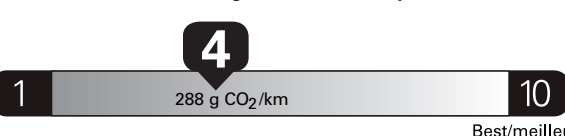

Carbon Dioxide Rating / Indice de dioxyde de carbone