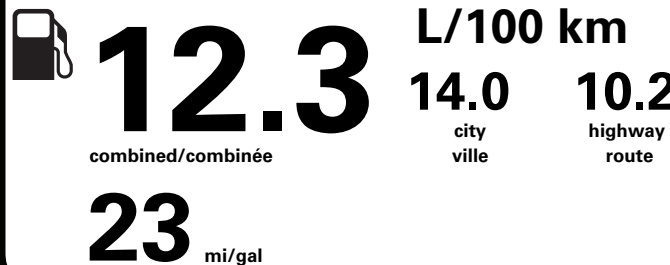

- 2026 MODEL YEAR
- FEDERAL EXCISE TAX
- 3.5L V6 ECOBOOST ENGINE
- 275/65R18 BSW ALL-TERRAIN
- 3.31 NON-LIMITED-SLIP AXLE
- 7100# GVWR PACKAGE
- XLT BLACK APPEARANCE PACKAGE
- .18" GLOSS BLACK WHEELS
- BED UTILITY PACKAGE
- .TAILGATE STEP
- CONN PKG: 1YR INCL W/FORD APP
- SPORT CLOTH 40/CON/40 FR SEAT

(MSRP)*

7,440.00

100.00
2,075.00

950.00

1,125.00

NO CHARGE

PRICE INFORMATION

BASE PRICE	$67,025.00
TOTAL OPTIONS/OTHER	11,690.00
TOTAL VEHICLE & OPTIONS/OTHER	78,715.00
DESTINATION & DELIVERY	2,595.00

TOTAL BEFORE REDUCTIONS 81,310.00

XLT SERIES DISCOUNT - 1,750.00

TOTAL REDUCTIONS - 1,750.00

"THIS VEH. NOT INTENDED FOR SALE OR REGISTRATION IN US" RETAIL PRICES EXCLUDE GST/HST

(MSRP)*

SOLD TO/VENDU A Oakridge Ford Sales (1981) Ltd 601 Oxford Street West London ON CAN N6H 1T8	B80 127	RAMP ONE/ TERMINAL UN CM6B	DEALER NO./CONCESSIONNAIRE B80 127
SHIP TO (IF OTHER THAN SOLD TO) / EXPEDIER A (SI AUTRE QUE L'ACHETEUR)	RAMP TWO/ TERMINAL DEUX	FINAL ASSEMBLY PLANT/ USINE DE MONTAGE KANSAS CITY	TOTAL MSRP $79,560.00 * MANUFACTURER'S SUGGESTED RETAIL PRICE = MSRP * NOTE: THIS PRICE HAS BEEN DEVELOPED AS A GUIDE. DEALERS MAY SELL FOR LESS AND ARE NOT UNDER ANY OBLIGATION TO ACCEPT THIS SUGGESTED RETAIL PRICE.
SHIP THROUGH/EXPEDIER VIA	METHOD OF TRANSP / MODE DE TRANSPORT CONVOY	ITEM #: B8-F066 O/T 2	

TA281 N RE 2X 630 001964 01 28 26

Gasoline Vehicle
Véhicule à essence

Fuel Consumption / Consommation de carburant

Annual fuel **COST**
for an annual distance of 20,000 km, and an average fuel price of $1.50 per litre

$ 3 690

Coût annuel en carburant

pour une distance annuelle de 20 000 km, et un prix moyen du carburant de 1,50 $ par litre

Standard pickup trucks range from /
Les camionnettes ordinaires font entre
2.7 - 19.7 L_e/100 km

L_e is gasoline litre equivalent
L_e signifie litre équivalent d'essence

Carbon Dioxide Rating / Indice de dioxyde de carbone

Tailpipe emissions only / Émissions du tuyau d'échappement seulement

Smog Rating / Indice de Smog

Estimates are based on Government of Canada approved criteria and testing methods. Vehicle's actual fuel consumption will vary.

Estimations établies selon des méthodes d'essai et des critères approuvés par le gouvernement du Canada. La consommation de carburant réelle du véhicule variera.

For more information visit

vehicles.nrcan.gc.ca

Pour plus d'information visitez

vehicules.nrcan.gc.ca

U.S. GOVERNMENT SAFETY RATINGS
COTES DE SÉCURITÉ DU GOUVERNEMENT AMÉRICAIN

Overall Vehicle Score / Cote globale du véhicule	★★★★★
Frontal Crash / Collision frontale	★★★★★
Side Crash / Collision latérale	★★★★★
Rollover / Capotage	★★★★

Star ratings range from 1 to 5 stars (*****), with 5 being the highest. Les cotes varient de 1 à 5 étoiles (*****), 5 étant la cote la plus élevée.

Source: U.S. National Highway Traffic Safety Administration
For more information / Pour de plus amples renseignements
www.safercar.gov

1FTFW3L84TKD42068

FordPass Connect™

Download the FordPass™ app* and you can:

- Access Vehicle Control Features
- Remotely start, lock and unlock your vehicle.
- Locate your vehicle and check approximate fuel range.
- Receive vehicle health alerts.

Activate 4G LTE Wi-Fi Hotspot

- New vehicles include a 3-month or 3GB data (whichever comes first) Wi-Fi trial.
- Connect up to ten Wi-Fi-equipped devices.

Ask your sales consultant for more details.

Scan code not operational at this time

FOR PLANT USE ONLY

Insist on Ford Protect! The only extended service plan fully backed by Ford and honored at every Ford dealership in the US and Canada. See your Ford dealer for additional details, or visit www.ford.ca for more information.

Personalize your vehicle with Ford Custom Accessories. Genuine Ford Accessories are engineered for your vehicle and can be included under the Ford New Vehicle Limited Warranty. Certain conditions, limitations and exclusions apply. See your Dealer for details.