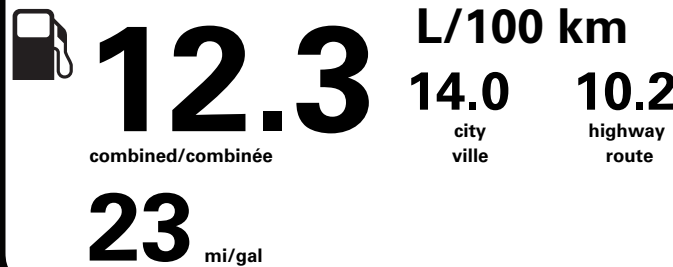

WARRANTY

- 3YR/60,000KM BASIC
- 5YR/100,000KM POWERTRAIN
- ROADSIDE ASSISTANCE 24 HRS

INCLUDED ON THIS VEHICLE

EQUIPMENT GROUP 302A

- •XLT SERIES
- •SIDEVIEW MIRROR SPOTLIGHT-LED
- •POWER SLIDING REAR WINDOW
- •REAR PRIVACY GLASS W/DFRST

OPTIONAL EQUIPMENT/OTHER

- 2026 MODEL YEAR
- FEDERAL EXCISE TAX
- 3.5L V6 ECOBOOST ENGINE
- 275/60R20 BSW ALL-TERRAIN
- 3.55 ELECTRONIC LOCKING AXLE
- 7200# GVWR PACKAGE
- XLT BLACK APPEARANCE PKG PLUS
- .20" GLOSS BLACK PNTD ALUM WHL
- TOW/HAUL PACKAGE
- .TRAILER BRAKE CONTROLLER
- TOW MIR-MAN FLD/TELE HT/PWR GL
- FX4 OFF-ROAD PACKAGE
- .SKID PLATES
- BED UTILITY PACKAGE
- .TAILGATE STEP
- CONN PKG: 1YR INCL W/FORD APP
- SPORT CLOTH 40/CON/40 FR SEAT
- BEDLINER TOUH BED SPRAY-IN

(MSRP)*

7,440.00

100.00

NO CHARGE

NO CHARGE

NO CHARGE

1,875.00

1,175.00

360.00

1,775.00

1,125.00

NO CHARGE

700.00

PRICE INFORMATION

BASE PRICE	$69,675.00
TOTAL OPTIONS/OTHER	14,550.00
TOTAL VEHICLE & OPTIONS/OTHER	84,225.00
DESTINATION & DELIVERY	2,695.00

TOTAL BEFORE REDUCTIONS 86,920.00

XLT SERIES DISCOUNT - 1,750.00

TOTAL REDUCTIONS - 1,750.00

"THIS VEH. NOT INTENDED FOR SALE OR REGISTRATION IN US" RETAIL PRICES EXCLUDE GST/HST

Gasoline Vehicle
Véhicule à essence

Fuel Consumption / Consommation de carburant

Annual fuel **COST**
for an annual distance of 20,000 km, and an average fuel price of $1.50 per litre

$ 3 690

Coût annuel en carburant

pour une distance annuelle de 20 000 km, et un prix moyen du carburant de 1,50 $ par litre

Standard pickup trucks range from /
Les camionnettes ordinaires font entre
2.7 - 19.7 L_e/100 km

L_e is gasoline litre equivalent
L_e signifie litre équivalent d'essence