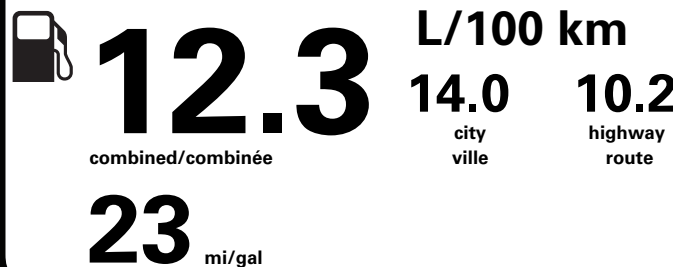

- 2026 MODEL YEAR
- FEDERAL EXCISE TAX
- 3.5L V6 ECOBOOST ENGINE
- 275/60R20 BSW ALL-TERRAIN
- 3.31 NON-LIMITED-SLIP AXLE
- 7100# GVWR PACKAGE
- XLT BLACK APPEARANCE PKG PLUS
- .20" GLOSS BLACK PNTD ALUM WHL
- BED UTILITY PACKAGE
- .TAILGATE STEP
- CONN PKG: 1YR INCL W/FORD APP
- SPORT CLOTH 40/CON/40 FR SEAT

(MSRP)*

7,440.00

100.00

2,075.00

NO CHARGE

2,275.00

1,125.00

NO CHARGE

PRICE INFORMATION

BASE PRICE $67,025.00
TOTAL OPTIONS/OTHER 13,015.00

TOTAL VEHICLE & OPTIONS/OTHER 80,040.00
DESTINATION & DELIVERY 2,695.00

TOTAL BEFORE REDUCTIONS 82,735.00
XLT SERIES DISCOUNT - 1,750.00

TOTAL REDUCTIONS - 1,750.00

"THIS VEH. NOT INTENDED FOR SALE OR REGISTRATION IN US" RETAIL PRICES EXCLUDE GST/HST

(MSRP)*

SOLD TO/VENDU A Pine Tree Ford Lincoln 100 Auto Park Circle Vaughan ON CAN L4L 9T5	B10 403 RAMP ONE/ TERMINAL UN RC7M	DEALER NO./CONCESSIONNAIRE B10 403	TOTAL MSRP $80,985.00
SHIP TO (IF OTHER THAN SOLD TO) / EXPEDIER A (SI AUTRE QUE L'ACHETEUR)	RAMP TWO/ TERMINAL DEUX	FINAL ASSEMBLY PLANT/ USINE DE MONTAGE DEARBORN	
SHIP THROUGH/EXPEDIER VIA	METHOD OF TRANSP / MODE DE TRANSPORT RAIL	ITEM #: B1-M004 O/T 2	
		TB101 N RE 2X 635 001140 02 10 26	

* MANUFACTURER'S SUGGESTED RETAIL PRICE = MSRP
* NOTE: THIS PRICE HAS BEEN DEVELOPED AS A GUIDE. DEALERS MAY SELL FOR LESS AND ARE NOT UNDER ANY OBLIGATION TO ACCEPT THIS SUGGESTED RETAIL PRICE.

Gasoline Vehicle
Véhicule à essence

Fuel Consumption / Consommation de carburant

Annual fuel **COST**
for an annual distance of 20,000 km, and an average fuel price of $1.50 per litre

$ 3 690

Coût annuel en carburant

pour une distance annuelle de 20 000 km, et un prix moyen du carburant de 1,50 $ par litre

Standard pickup trucks range from /
Les camionnettes ordinaires font entre
2.7 - 19.7 L_e/100 km

L_e is gasoline litre equivalent
L_e signifie litre équivalent d'essence

Carbon Dioxide Rating / Indice de dioxyde de carbone

Tailpipe emissions only / Émissions du tuyau d'échappement seulement

Smog Rating / Indice de Smog

Estimates are based on Government of Canada approved criteria and testing methods. Vehicle's actual fuel consumption will vary.

Estimations établies selon des méthodes d'essai et des critères approuvés par le gouvernement du Canada. La consommation de carburant réelle du véhicule variera.

For more information visit
vehicles.nrcan.gc.ca

Pour plus d'information visitez
vehicules.nrcan.gc.ca

U.S. GOVERNMENT SAFETY RATINGS
COTES DE SÉCURITÉ DU GOUVERNEMENT AMÉRICAIN

Overall Vehicle Score / Cote globale du véhicule	★★★★★
Frontal Crash / Collision frontale	★★★★★
Side Crash / Collision latérale	★★★★★
Rollover / Capotage	★★★★

Star ratings range from 1 to 5 stars (*****), with 5 being the highest.
Les cotes varient de 1 à 5 étoiles (*****), 5 étant la cote la plus élevée.

Source: U.S. National Highway Traffic Safety Administration
For more information / Pour de plus amples renseignements
www.safercar.gov

1FTFW3L84TFA43236

FordPass Connect™

Download the FordPass™ app* and you can:

1. **Access Vehicle Control Features**
2. Remotely start, lock and unlock your vehicle.
   - Locate your vehicle and check approximate fuel range.
   - Receive vehicle health alerts.

1. **Activate 4G LTE Wi-Fi Hotspot**
2. New vehicles include a 3-month or 3GB data (whichever comes first) Wi-Fi trial.
   - Connect up to ten Wi-Fi-equipped devices.

Ask your sales consultant for more details.

Scan code not operational at this time

FOR PLANT USE ONLY

Insist on Ford Protect! The only extended service plan fully backed by Ford and honored at every Ford dealership in the US and Canada. See your Ford dealer for additional details, or visit www.ford.ca for more information.

Personalize your vehicle with Ford Custom Accessories. Genuine Ford Accessories are engineered for your vehicle and can be included under the Ford New Vehicle Limited Warranty. Certain conditions, limitations and exclusions apply. See your Dealer for details.