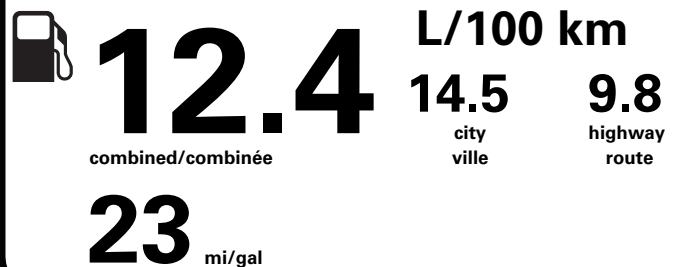

WARRANTY

- 3 YR/60,000 KM BASIC
- 5YEAR/100,000 KM POWERTRAIN
- ROADSIDE ASSISTANCE 24 HRS

INCLUDED ON THIS VEHICLE

(MSRP)*

EQUIPMENT GROUP 302A

- •XLT SERIES
- •LED SIDE-MIRROR SPOT LIGHTS
- •POWER SLIDING REAR WINDOW

7,440.00

OPTIONAL EQUIPMENT/OTHER

- 2025 MODEL YEAR
- FEDERAL EXCISE TAX 100.00
- 3.5L V6 ECOBOOST ENGINE - 1,925.00
- 3.55 E-LOCK RR AXLE (UPGRADED) 550.00
- 7200# GVWR PACKAGE
- XLT BLACK APPEARANCE PKG PLUS 1,725.00
- .275/60R-20 BSW ALL-TERRAIN
- .20" GLOSS BLACK ALUMINUM WHEE
- 50 STATE EMISSIONS NO CHARGE
- TOW/HAUL PACKAGE 1,175.00
- .INTEGRATED TRLR BRAKE CNTRL
- MIRROR MAN FOLD W/POWER GLASS
- 136 LITRE/ 36 GALLON FUEL TANK
- BED UTILITY PACKAGE 1,125.00
- .TAILGATE STEP
- SPORT CLOTH 40/CONSOLE/40 NO CHARGE
- WHEEL WELL LINER 275.00
- BEDLINER SPRAY-IN *ACCY 700.00

PRICE INFORMATION

BASE PRICE	$70,850.00
TOTAL OPTIONS/OTHER	11,165.00
TOTAL VEHICLE & OPTIONS/OTHER	82,015.00
DESTINATION & DELIVERY	2,595.00

TOTAL BEFORE REDUCTIONS	84,610.00
XLT SERIES DISCOUNT	- 1,750.00
302A DISCOUNT	- 500.00

TOTAL REDUCTIONS	- 2,250.00

"THIS VEH. NOT INTENDED FOR SALE OR REGISTRATION IN US" RETAIL PRICES EXCLUDE GST/HST

Gasoline Vehicle
Véhicule à essence

Fuel Consumption / Consommation de carburant

Annual fuel **COST**
for an annual distance of 20,000 km, and an average fuel price of $1.55 per litre

$ 3 844

Coût annuel en carburant

pour une distance annuelle de 20 000 km, et un prix moyen du carburant de 1,55 $ par litre

Standard pickup trucks range from /
Les camionnettes ordinaires font entre
2.7 - 19.7 L_e/100 km

L_e is gasoline litre equivalent
L_e signifie litre équivalent d'essence

Carbon Dioxide Rating / Indice de dioxyde de carbone

Tailpipe emissions only / Émissions du tuyau d'échappement seulement

Smog Rating / Indice de Smog

Estimates are based on Government of Canada approved criteria and testing methods. Vehicle's actual fuel consumption will vary.

Estimations établies selon des méthodes d'essai et des critères approuvés par le gouvernement du Canada. La consommation de carburant réelle du véhicule variera.

For more information visit

vehicles.nrcan.gc.ca

Pour plus d'information visitez

vehicules.nrcan.gc.ca

U.S. GOVERNMENT SAFETY RATINGS
COTES DE SÉCURITÉ DU GOUVERNEMENT AMÉRICAIN

Overall Vehicle Score / Cote globale du véhicule	★★★★★
Frontal Crash / Collision frontale	★★★★★
Side Crash / Collision latérale	★★★★★
Rollover / Capotage	★★★★

Star ratings range from 1 to 5 stars (*****), with 5 being the highest.
Les cotes varient de 1 à 5 étoiles (*****), 5 étant la cote la plus élevée.

Source: U.S. National Highway Traffic Safety Administration
For more information / Pour de plus amples renseignements
www.safercar.gov

FordPass Connect™

Download the FordPass™ app* and you can:

- Access Vehicle Control Features
- Remotely start, lock and unlock your vehicle.
- Locate your vehicle and check approximate fuel range.
- Receive vehicle health alerts.

Activate 4G LTE Wi-Fi Hotspot

- New vehicles include a 3-month or 3GB data (whichever comes first) Wi-Fi trial.
- Connect up to ten Wi-Fi-equipped devices.

Ask your sales consultant for more details.

Scan code not operational at this time

FOR PLANT USE ONLY

SOLD TO/VENDU A Downey Ford Sales Ltd 35 Consumers Drive Saint John NB CAN E2J 3S9	B30 805	RAMP ONE/ TERMINAL UN CB62	DEALER NO./CONCESSIONNAIRE B30 805
SHIP TO (IF OTHER THAN SOLD TO) / EXPÉDIER A (SI AUTRE QUE L'ACHETEUR) Downey Ford Sales Ltd 10 Crown Street Saint John NB	B3 805	RAMP TWO/ TERMINAL DEUX	FINAL ASSEMBLY PLANT/ USINE DE MONTAGE KANSAS CITY
SHIP THROUGH/EXPÉDIER VIA KANSAS CITY VPC 8250 NE UNGD P163 KANSAS CITY MO		METHOD OF TRANSP/ MODE DE TRANSPORT CONVOY	ITEM #: B3-S63Y O/T 2 SJ241 N RE 2X 545 003003 09 24 25

TOTAL MSRP $82,360.00

* MANUFACTURER'S SUGGESTED RETAIL PRICE = MSRP
* NOTE: THIS PRICE HAS BEEN DEVELOPED AS A GUIDE. DEALERS MAY SELL FOR LESS AND ARE NOT UNDER ANY OBLIGATION TO ACCEPT THIS SUGGESTED RETAIL PRICE.

1FTFW3L84SKF42317

Insist on Ford Protect! The only extended service plan fully backed by Ford and honored at every Ford dealership in the US and Canada. See your Ford dealer for additional details, or visit www.ford.ca for more information.