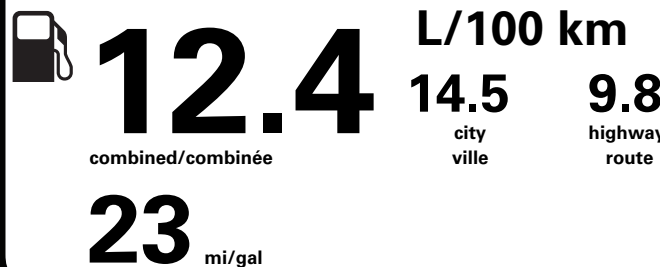

DEALER INSTALLED OPTIONS

- SECURICODE WIRELESS KEYLESS EN 280.00

PRICE INFORMATION

Table with 2 columns: Description, (MSRP)*. Includes BASE PRICE ($65,375.00), TOTAL OPTIONS/OTHER (13,770.00), TOTAL VEHICLE & OPTIONS/OTHER (79,145.00), DESTINATION & DELIVERY (2,395.00).

Table with 2 columns: Description, (MSRP)*. Includes TOTAL BEFORE REDUCTIONS (81,540.00), XLT SERIES DISCOUNT (-1,750.00), 302A DISCOUNT (-500.00).

Table with 2 columns: Description, (MSRP)*. Includes TOTAL REDUCTIONS (-2,250.00).

"THIS VEH. NOT INTENDED FOR SALE OR REGISTRATION IN US" RETAIL PRICES EXCLUDE GST/HST

Table with 4 columns: SOLD TO/VENDU A, RAMP ONE/TERMINAL UN, DEALER NO./CONCESSIONNAIRE, TOTAL MSRP $79,290.00.

Table with 4 columns: SHIP TO (IF OTHER THAN SOLD TO) / EXPEDIER A, RAMP TWO/TERMINAL DEUX, FINAL ASSEMBLY PLANT/USINE DE MONTAGE, KANSAS CITY.

Table with 4 columns: SHIP THROUGH/EXPEDIER VIA, METHOD OF TRANSP / MODE DE TRANSPORT, ITEM #: B8-S02U O/T 2, SD042 N RE 2X 535 000416 04 04 25.

Canada

ENERGUIDE

Gasoline Vehicle Véhicule à essence

Fuel Consumption / Consommation de carburant

Annual fuel COST for an annual distance of 20,000 km, and an average fuel price of $1.55 per litre

$ 3 844

Coût annuel en carburant

pour une distance annuelle de 20 000 km, et un prix moyen du carburant de 1,55 $ par litre

Standard pickup trucks range from / Les camionnettes ordinaires font entre 2.7 - 19.7 L_e/100 km

L_e is gasoline litre equivalent L_e signifie litre équivalent d'essence

Carbon Dioxide Rating / Indice de dioxyde de carbone

Smog Rating / Indice de Smog

Tailpipe emissions only / Émissions du tuyau d'échappement seulement

Estimates are based on Government of Canada approved criteria and testing methods. Vehicle's actual fuel consumption will vary.

Estimations établies selon des méthodes d'essai et des critères approuvés par le gouvernement du Canada. La consommation de carburant réelle du véhicule variera.

For more information visit

vehicles.nrcan.gc.ca

Pour plus d'information visitez

vehicules.nrcan.gc.ca

U.S. GOVERNMENT SAFETY RATINGS COTES DE SÉCURITÉ DU GOUVERNEMENT AMÉRICAIN

Table with 3 columns: Rating Category, Description, Star Rating. Includes Overall Vehicle Score (5 stars), Frontal Crash (5 stars), Side Crash (5 stars), Rollover (4 stars).

Star ratings range from 1 to 5 stars (*****), with 5 being the highest. Les cotes varient de 1 à 5 étoiles (*****), 5 étant la cote la plus élevée.

Source: U.S. National Highway Traffic Safety Administration For more information / Pour de plus amples renseignements www.safercar.gov

FordPass Connect™

Download the FordPass™ app* and you can:

- Access Vehicle Control Features Remotely start, lock and unlock your vehicle. Locate your vehicle and check approximate fuel range. Receive vehicle health alerts.

Activate 4G LTE Wi-Fi Hotspot

- New vehicles include a 3-month or 3GB data (whichever comes first) Wi-Fi trial. Connect up to ten Wi-Fi-equipped devices.

Ask your sales consultant for more details.

Scan code not operational at this time

FOR PLANT USE ONLY

Ford FORD PROTECT Insist on Ford Protect! The only extended service plan fully backed by Ford and honored at every Ford dealership in the US and Canada. See your Ford dealer for additional details, or visit www.ford.ca for more information.

Personalize your vehicle with Ford Custom Accessories. Genuine Ford Accessories are engineered for your vehicle and can be included under the Ford New Vehicle Limited Warranty. Certain conditions, limitations and exclusions apply. See your Dealer for details.

2202504147469