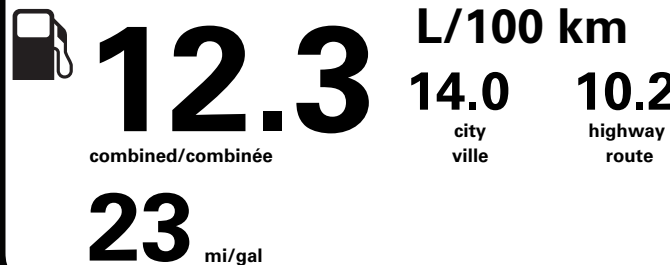

SAFETY/SECURITY

- ADVANCETRAC™W/ ROLL STABILITY CONTROL AIRBAGS - SAFETY CANOPY® AIRBAGS-DRIVER/PASSENGER CENTRE HIGH MOUNT STOPLAMP DAYTIME RUNNING LIGHTS PERIMETER ALARM SECURE PKG 1 YR INCLUDED SECURILOCK® ANTI-THEFT SYS SOS POST CRASH ALERT SYST TIRE PRESSURE MONITOR SYS

WARRANTY

- 3YR/60,000KM BASIC 5YR/100,000KM POWERTRAIN ROADSIDE ASSISTANCE 24 HRS

INCLUDED ON THIS VEHICLE

EQUIPMENT GROUP 302A

- XLT SERIES SIDEVIEW MIRROR SPOTLIGHT-LED POWER SLIDING REAR WINDOW REAR PRIVACY GLASS W/DFRST

OPTIONAL EQUIPMENT/OTHER

- 2026 MODEL YEAR FEDERAL EXCISE TAX 3.5L V6 ECOBOOST ENGINE 275/65R18 BSW ALL-TERRAIN 3.31 NON-LIMITED-SLIP AXLE 7100# GVWR PACKAGE XLT BLACK APPEARANCE PACKAGE .18" GLOSS BLACK WHEELS KEYLESS ENTRY KEYPAD DRVR SIDE BED UTILITY PACKAGE .TAILGATE STEP CONN PKG: 1YR INCL W/FORD APP SPORT CLOTH 40/CON/40 FR SEAT BEDLINER TOUH BED SPRAY-IN

(MSRP)*

7,440.00

100.00

2,075.00

1,075.00

625.00

1,125.00

NO CHARGE

700.00

PRICE INFORMATION

BASE PRICE $67,025.00 TOTAL OPTIONS/OTHER 13,140.00

TOTAL VEHICLE & OPTIONS/OTHER 80,165.00 DESTINATION & DELIVERY 2,695.00

TOTAL BEFORE REDUCTIONS 82,860.00 XLT SERIES DISCOUNT - 1,750.00

TOTAL REDUCTIONS - 1,750.00

"THIS VEH. NOT INTENDED FOR SALE OR REGISTRATION IN US" RETAIL PRICES EXCLUDE GST/HST

Canada

ENERGUIDE

Gasoline Vehicle Véhicule à essence

Fuel Consumption / Consommation de carburant

Annual fuel COST for an annual distance of 20,000 km, and an average fuel price of $1.50 per litre

$ 3 690

Coût annuel en carburant

pour une distance annuelle de 20 000 km, et un prix moyen du carburant de 1,50 $ par litre

Standard pickup trucks range from / Les camionnettes ordinaires font entre 2.7 - 19.7 L_e/100 km

L_e is gasoline litre equivalent L_e signifie litre équivalent d'essence