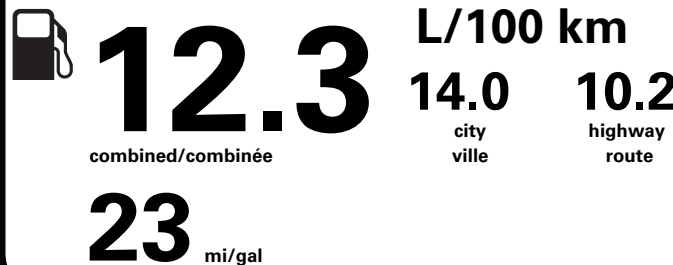

(MSRP)*

7,440.00

100.00

2,075.00

NO CHARGE

NO CHARGE

2,275.00

1,175.00

1,775.00

1,125.00

NO CHARGE

PRICE INFORMATION

BASE PRICE $67,025.00
TOTAL OPTIONS/OTHER 15,965.00

TOTAL VEHICLE & OPTIONS/OTHER DESTINATION & DELIVERY 82,990.00 2,695.00

TOTAL BEFORE REDUCTIONS 85,685.00
XLT SERIES DISCOUNT - 1,750.00

TOTAL REDUCTIONS - 1,750.00

"THIS VEH. NOT INTENDED FOR SALE OR REGISTRATION IN US" RETAIL PRICES EXCLUDE GST/HST

(MSRP)*

SOLD TO/VENDU A Lally Sales & Service Limited 78 Mill Street West Tilbury ON CAN N0P 2L0	B80 003	RAMP ONE/ TERMINAL UN CC58	DEALER NO./CONCESSIONNAIRE B80 003
SHIP TO (IF OTHER THAN SOLD TO) / EXPEDIER A (SI AUTRE QUE L'ACHETEUR)	RAMP TWO/ TERMINAL DEUX	FINAL ASSEMBLY PLANT/ USINE DE MONTAGE KANSAS CITY	* MANUFACTURER'S SUGGESTED RETAIL PRICE = MSRP * NOTE: THIS PRICE HAS BEEN DEVELOPED AS A GUIDE. DEALERS MAY SELL FOR LESS AND ARE NOT UNDER ANY OBLIGATION TO ACCEPT THIS SUGGESTED RETAIL PRICE.
SHIP THROUGH/EXPEDIER VIA	METHOD OF TRANSP / MODE DE TRANSPORT CONVOY	ITEM #: B8-Z470 O/T 2 TB191 N RE 2X 635 001283 02 19 26	

TOTAL MSRP $83,935.00

Gasoline Vehicle
Véhicule à essence

Fuel Consumption / Consommation de carburant

Annual fuel COST
for an annual distance of 20,000 km, and an average fuel price of $1.50 per litre

$ 3 690

Coût annuel en carburant

pour une distance annuelle de 20 000 km, et un prix moyen du carburant de 1,50 $ par litre

Standard pickup trucks range from /
Les camionnettes ordinaires font entre
2.7 - 19.7 L_e/100 km

L_e is gasoline litre equivalent
L_e signifie litre équivalent d'essence

Carbon Dioxide Rating / Indice de dioxyde de carbone

Tailpipe emissions only / Émissions du tuyau d'échappement seulement

Smog Rating / Indice de Smog

Estimates are based on Government of Canada approved criteria and testing methods. Vehicle's actual fuel consumption will vary.

Estimations établies selon des méthodes d'essai et des critères approuvés par le gouvernement du Canada. La consommation de carburant réelle du véhicule variera.

For more information visit

vehicles.nrcan.gc.ca

Pour plus d'information visitez

vehicules.nrcan.gc.ca

U.S. GOVERNMENT SAFETY RATINGS
COTES DE SÉCURITÉ DU GOUVERNEMENT AMÉRICAIN

Overall Vehicle Score / Cote globale du véhicule	★★★★★
Frontal Crash / Collision frontale	★★★★★
Side Crash / Collision latérale	★★★★★
Rollover / Capotage	★★★★

Star ratings range from 1 to 5 stars (*****), with 5 being the highest.
Les cotes varient de 1 à 5 étoiles (*****), 5 étant la cote la plus élevée.

Source: U.S. National Highway Traffic Safety Administration
For more information / Pour de plus amples renseignements
www.safercar.gov

1FTFW3L83TKD58858

FordPass Connect™

Download the FordPass™ app* and you can:

- Access Vehicle Control Features
- Remotely start, lock and unlock your vehicle.
- Locate your vehicle and check approximate fuel range.
- Receive vehicle health alerts.

Activate 4G LTE Wi-Fi Hotspot

- New vehicles include a 3-month or 3GB data (whichever comes first) Wi-Fi trial.
- Connect up to ten Wi-Fi-equipped devices.

Ask your sales consultant for more details.

Scan code not operational at this time

FOR PLANT USE ONLY

Insist on Ford Protect! The only extended service plan fully backed by Ford and honored at every Ford dealership in the US and Canada. See your Ford dealer for additional details, or visit www.ford.ca for more information.

Personalize your vehicle with Ford Custom Accessories. Genuine Ford Accessories are engineered for your vehicle and can be included under the Ford New Vehicle Limited Warranty. Certain conditions, limitations and exclusions apply. See your Dealer for details.