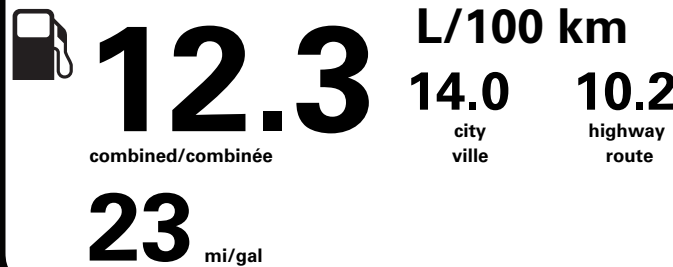

- ADVANCETRAC™/W/ROLL STABILITY CONTROL
- AIRBAGS - SAFETY CANOPY®
- AIRBAGS-DRIVER/PASSENGER
- CENTRE HIGH MOUNT STOPLAMP
- DAYTIME RUNNING LIGHTS
- PERIMETER ALARM
- SECURE PKG 1 YR INCLUDED
- SECURILOCK® ANTI-THEFT SYS
- SOS POST CRASH ALERT SYST
- TIRE PRESSURE MONITOR SYS

WARRANTY

- 3YR/60,000KM BASIC
- 5YR/100,000KM POWERTRAIN
- ROADSIDE ASSISTANCE 24 HRS

INCLUDED ON THIS VEHICLE

EQUIPMENT GROUP 302A

- •XLT SERIES
- •SIDEVIEW MIRROR SPOTLIGHT-LED
- •POWER SLIDING REAR WINDOW
- •REAR PRIVACY GLASS W/DFRST

OPTIONAL EQUIPMENT/OTHER

- 2026 MODEL YEAR
- FEDERAL EXCISE TAX
- 3.5L V6 ECOBOOST ENGINE
- 275/60R20 BSW ALL-TERRAIN
- 3.31 ELECTRONIC LOCKING AXLE
- 7200# GVWR PACKAGE
- XLT BLACK APPEARANCE PKG PLUS
- .20" GLOSS BLACK PNTD ALUM WHL
- ENGINE BLOCK HEATER
- FX4 OFF-ROAD PACKAGE
- .SKID PLATES
- BED UTILITY PACKAGE
- .TAILGATE STEP
- CONN PKG: 1YR INCL W/FORD APP
- SPORT CLOTH 40/CON/40 FR SEAT
- ##SPECIAL ADDED DISCOUNTS##
- XLT SERIES DISCOUNT

(MSRP)*

7,440.00

100.00

NO CHARGE

NO CHARGE

NO CHARGE

1,725.00

550.00

1,775.00

1,125.00

NO CHARGE

- 1,750.00

TOTAL BEFORE REDUCTIONS

(MSRP)*

84,985.00

PRICE INFORMATION

BASE PRICE $69,675.00

TOTAL OPTIONS/OTHER 12,715.00

TOTAL VEHICLE & OPTIONS/OTHER 82,390.00

DESTINATION & DELIVERY

2,595.00

"THIS VEH. NOT INTENDED FOR SALE OR REGISTRATION IN US" RETAIL PRICES EXCLUDE GST/HST

Gasoline Vehicle
Véhicule à essence

Fuel Consumption / Consommation de carburant

Annual fuel cost
for an annual distance of 20,000 km, and an average fuel price of $1.50 per litre

$ 3 690

Coût annuel en carburant

pour une distance annuelle de 20 000 km, et un prix moyen du carburant de 1,50 $ par litre

Standard pickup trucks range from /
Les camionnettes ordinaires font entre
2.7 - 19.7 L_e/100 km

L_e is gasoline litre equivalent
L_e signifie litre équivalent d'essence

Carbon Dioxide Rating / Indice de dioxyde de carbone

Tailpipe emissions only / Émissions du tuyau d'échappement seulement

Smog Rating / Indice de Smog

Estimates are based on Government of Canada approved criteria and testing methods. Vehicle's actual fuel consumption will vary.

Estimations établies selon des méthodes d'essai et des critères approuvés par le gouvernement du Canada. La consommation de carburant réelle du véhicule variera.

For more information visit

vehicles.nrcan.gc.ca

Pour plus d'information visitez

vehicules.nrcan.gc.ca

U.S. GOVERNMENT SAFETY RATINGS
COTES DE SÉCURITÉ DU GOUVERNEMENT AMÉRICAIN

Overall Vehicle Score /
Cote globale du véhicule ★ ★ ★ ★ ★

Frontal Crash / Collision frontale
Driver / Conducteur ★ ★ ★ ★ ★
Passenger / Passager ★ ★ ★ ★ ★

Side Crash / Collision latérale
Front seat / Siège avant ★ ★ ★ ★ ★
Rear seat / Siège arrière ★ ★ ★ ★ ★

Rollover / Capotage ★ ★ ★ ★

Star ratings range from 1 to 5 stars (★★★★★), with 5 being the highest.
Les cotes varient de 1 à 5 étoiles (★★★★★), 5 étant la cote la plus élevée.

Source: U.S. National Highway Traffic Safety Administration
For more information / Pour de plus amples renseignements
www.safercar.gov

Download the Ford app
Connect your Ford with your phone

Available Remote Features*

Remote Start, Lock and Unlock

GPS Location

Vehicle Health Monitoring

Scan code not operational at this time

FOR PLANT USE ONLY

SOLD TO/VENDU A Campbell Ford Sales Ltd P.O. BOX 3506 Ottawa ON CAN K1Z 0A3	B10 711	RAMP ONE/ TERMINAL UN CM61	DEALER NO./CONCESSIONNAIRE B10 711

TOTAL MSRP $83,235.00

SHIP TO (IF OTHER THAN SOLD TO) / EXPÉDIER A (SI AUTRE QUE L'ACHÉTEUR)	RAMP TWO/ TERMINAL DEUX	FINAL ASSEMBLY PLANT/ USINE DE MONTAGE KANSAS CITY

* MANUFACTURER'S SUGGESTED RETAIL PRICE = MSRP
* NOTE: THIS PRICE HAS BEEN DEVELOPED AS A GUIDE. DEALERS MAY SELL FOR LESS AND ARE NOT UNDER ANY OBLIGATION TO ACCEPT THIS SUGGESTED RETAIL PRICE.

SHIP THROUGH/EXPÉDIER VIA	METHOD OF TRANSP / MODE DE TRANSPORT CONVOY	ITEM #: B1-Z20V O/T 2 I301 R TE 2AJ 620 000532 03 17 26

Insist on Ford Protect! The only extended service plan fully backed by Ford and honored at every Ford dealership in the US and Canada. See your Ford dealer for additional details, or visit www.ford.ca for more information.

Personalize your vehicle with Ford Custom Accessories. Genuine Ford Accessories are engineered for your vehicle and can be included under the Ford New Vehicle Limited Warranty. Certain conditions, limitations and exclusions apply. See your Dealer for details.

1FTFW3L83TKD39016