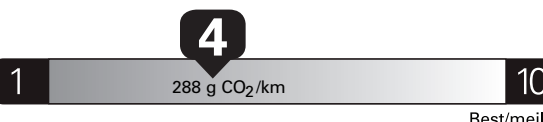

Carbon Dioxide Rating / Indice de dioxyde de carbone

Tailpipe emissions only / Émissions du tuyau d'échappement seulement