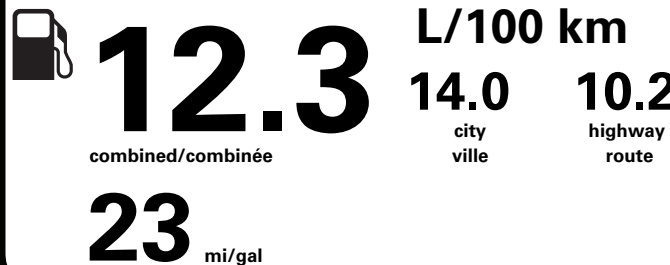

SAFETY/SECURITY

- ADVANCETRAC™/ROLL STABILITY CONTROL
- AIRBAGS - SAFETY CANOPY®
- AIRBAGS-DRIVER/PASSENGER
- CENTRE HIGH MOUNT STOPLAMP
- DAYTIME RUNNING LIGHTS
- PERIMETER ALARM
- SECURE PKG 1 YR INCLUDED
- SECURILOCK® ANTI-THEFT SYS
- SOS POST CRASH ALERT SYST
- TIRE PRESSURE MONITOR SYS

WARRANTY

- 3YR/60,000KM BASIC
- 5YR/100,000KM POWERTRAIN
- ROADSIDE ASSISTANCE 24 HRS

INCLUDED ON THIS VEHICLE

EQUIPMENT GROUP 302A

- •XLT SERIES
- •SIDEVIEW MIRROR SPOTLIGHT-LED
- •POWER SLIDING REAR WINDOW
- •REAR PRIVACY GLASS W/DFRST

OPTIONAL EQUIPMENT/OTHER

- 2026 MODEL YEAR
- FEDERAL EXCISE TAX
- 3.5L V6 ECOBOOST ENGINE
- 275/60R20 BSW ALL-TERRAIN
- 3.55 ELECTRONIC LOCKING AXLE
- 7100# GVWR PACKAGE
- XLT BLACK APPEARANCE PKG PLUS
- .20" GLOSS BLACK PNTD ALUM WHL TOW/HAUL PACKAGE
- .TRAILER BRAKE CONTROLLER
- CONN PKG: 1YR INCL W/FORD APP
- SPORT CLOTH 40/CON/40 FR SEAT
- BEDLINER TOUH BED SPRAY-IN

(MSRP)*

7,440.00

100.00

2,075.00

NO CHARGE

NO CHARGE

2,150.00

1,175.00

NO CHARGE

700.00

PRICE INFORMATION

BASE PRICE $67,025.00
TOTAL OPTIONS/OTHER 13,640.00

TOTAL VEHICLE & OPTIONS/OTHER 80,665.00
DESTINATION & DELIVERY 2,595.00

TOTAL BEFORE REDUCTIONS 83,260.00
XLT SERIES DISCOUNT - 1,750.00

TOTAL REDUCTIONS - 1,750.00

"THIS VEH. NOT INTENDED FOR SALE OR REGISTRATION IN US" RETAIL PRICES EXCLUDE GST/HST

Gasoline Vehicle
Véhicule à essence

Fuel Consumption / Consommation de carburant