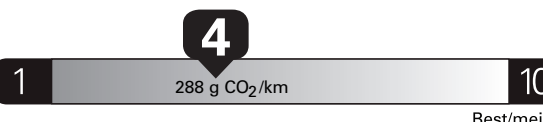

Carbon Dioxide Rating / Indice de dioxyde de carbone

Tailpipe emissions only / Émissions du tuyau d'échappement seulement