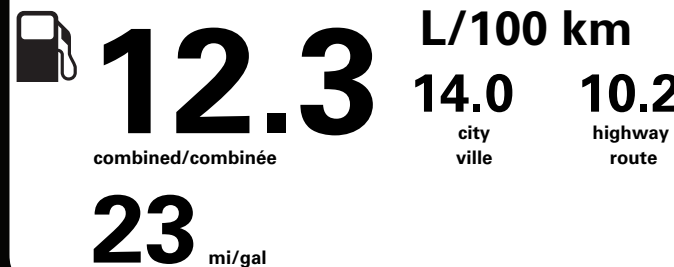

- ADVANCETRAC™/ROLL STABILITY CONTROL
- AIRBAGS - SAFETY CANOPY®
- AIRBAGS-DRIVER/PASSENGER
- CENTRE HIGH MOUNT STOPLAMP
- DAYTIME RUNNING LIGHTS
- PERIMETER ALARM
- SECURE PKG 1 YR INCLUDED
- SECURILOCK® ANTI-THEFT SYST
- SOS POST CRASH ALERT SYST
- TIRE PRESSURE MONITOR SYS

WARRANTY

- 3YR/60,000KM BASIC
- 5YR/100,000KM POWERTRAIN
- ROADSIDE ASSISTANCE 24 HRS

INCLUDED ON THIS VEHICLE

EQUIPMENT GROUP 302A

- •XLT SERIES
- •SIDEVIEW MIRROR SPOTLIGHT-LED
- •POWER SLIDING REAR WINDOW
- •REAR PRIVACY GLASS W/DFRST

OPTIONAL EQUIPMENT/OTHER

- 2026 MODEL YEAR
- FEDERAL EXCISE TAX
- 3.5L V6 ECOBOOST ENGINE
- 275/60R20 BSW ALL-TERRAIN
- 3.55 E-LOCKING MAX TOW AXLE
- 7200# GVWR PACKAGE
- XLT BLACK APPEARANCE PKG PLUS
- .20" GLOSS BLACK PNTD ALUM WHL TOW/HAUL PACKAGE
- .TRAILER BRAKE CONTROLLER
- TOW MIR-MAN FLD/TELE HT/PWR GL BED UTILITY PACKAGE
- .TAILGATE STEP
- CONN PKG: 1YR INCL W/FORD APP
- SPORT CLOTH 40/CON/40 FR SEAT

(MSRP)*

7,440.00

100.00

NO CHARGE

NO CHARGE

550.00

1,875.00

1,175.00

360.00

1,125.00

NO CHARGE

PRICE INFORMATION

BASE PRICE $69,675.00
TOTAL OPTIONS/OTHER 12,625.00

TOTAL VEHICLE & OPTIONS/OTHER DESTINATION & DELIVERY 82,300.00 2,695.00

TOTAL BEFORE REDUCTIONS 84,995.00
XLT SERIES DISCOUNT - 1,750.00

TOTAL REDUCTIONS - 1,750.00

"THIS VEH. NOT INTENDED FOR SALE OR REGISTRATION IN US" RETAIL PRICES EXCLUDE GST/HST

Gasoline Vehicle
Véhicule à essence

Fuel Consumption / Consommation de carburant

Annual fuel COST
for an annual distance of 20,000 km, and an average fuel price of $1.50 per litre

$ 3 690

Coût annuel en carburant
pour une distance annuelle de 20 000 km, et un prix moyen du carburant de 1,50 $ par litre

Standard pickup trucks range from /
Les camionnettes ordinaires font entre
2.7 - 19.7 L_e/100 km

L_e is gasoline litre equivalent
L_e signifie litre équivalent d'essence

Carbon Dioxide Rating / Indice de dioxyde de carbone

Tailpipe emissions only / Émissions du tuyau d'échappement seulement

Smog Rating / Indice de Smog

Estimates are based on Government of Canada approved criteria and testing methods. Vehicle's actual fuel consumption will vary.

Estimations établies selon des méthodes d'essai et des critères approuvés par le gouvernement du Canada. La consommation de carburant réelle du véhicule variera.

For more information visit

vehicles.nrcan.gc.ca

Pour plus d'information visitez

vehicules.nrcan.gc.ca

U.S. GOVERNMENT SAFETY RATINGS
COTES DE SÉCURITÉ DU GOUVERNEMENT AMÉRICAIN

Overall Vehicle Score / Cote globale du véhicule	★★★★★
Frontal Crash Collision frontale	★★★★★
Side Crash Collision latérale	★★★★★
Rollover / Capotage	★★★★

Star ratings range from 1 to 5 stars (*****), with 5 being the highest. Les cotes varient de 1 à 5 étoiles (*****), 5 étant la cote la plus élevée.

Source: U.S. National Highway Traffic Safety Administration
For more information / Pour de plus amples renseignements
www.safercar.gov

FordPass Connect™

Download the FordPass™ app* and you can:

- Access Vehicle Control Features
- Remotely start, lock and unlock your vehicle.
- Locate your vehicle and check approximate fuel range.
- Receive vehicle health alerts.

- Activate 4G LTE Wi-Fi Hotspot
- New vehicles include a 3-month or 3GB data (whichever comes first) Wi-Fi trial.
- Connect up to ten Wi-Fi-equipped devices.

Ask your sales consultant for more details.

Scan code not operational at this time

FOR PLANT USE ONLY

SOLD TO/VENDU A Canso Ford Sales (2005) Limite 9 MacIntosh Ave. Port Hawkesbury NS CAN B9A 3K4	B30 274	RAMP ONE/ TERMINAL UN CW65	DEALER NO./CONCESSIONNAIRE B30 274
SHIP TO (IF OTHER THAN SOLD TO) / EXPÉDIER A (SI AUTRE QUE L'ACHÉTEUR)	RAMP TWO/ TERMINAL DEUX	FINAL ASSEMBLY PLANT/ USINE DE MONTAGE KANSAS CITY	TOTAL MSRP $83,245.00 * MANUFACTURER'S SUGGESTED RETAIL PRICE = MSRP * NOTE: THIS PRICE HAS BEEN DEVELOPED AS A GUIDE. DEALERS MAY SELL FOR LESS AND ARE NOT UNDER ANY OBLIGATION TO ACCEPT THIS SUGGESTED RETAIL PRICE.
SHIP THROUGH/EXPÉDIER VIA	METHOD OF TRANSP / MODE DE TRANSPORT CONVOY	ITEM #: B3-F005 O/T 2 TB171 N RE 2X 635 001332 02 17 26