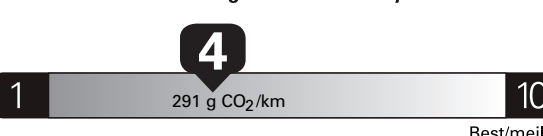

OPTIONAL EQUIPMENT/OTHER

- 2025 MODEL YEAR
- FEDERAL EXCISE TAX 100.00
- 3.5L V6 ECOBOOST ENGINE 2,075.00
- 3.55 E-LOCK RR AXLE (UPGRADED) 550.00
- 7100# GVWR PACKAGE
- XLT BLACK APPEARANCE PACKAGE 675.00
- .275/65R18 BSW ALL-TERRAIN
- .18" GLOSS BLACK ALUMINUM WHEE
- 50 STATE EMISSIONS
- TOW/HAUL PACKAGE NO CHARGE 900.00
- .INTEGRATED TRLR BRAKE CNTRL
- MIRROR MAN FOLD W/POWER GLASS
- 136 LITRE/ 36 GALLON FUEL TANK
- SPORT CLOTH 40/CONSOLE/40 NO CHARGE

PRICE INFORMATION

BASE PRICE	$65,375.00
TOTAL OPTIONS/OTHER	11,740.00
TOTAL VEHICLE & OPTIONS/OTHER	77,115.00
DESTINATION & DELIVERY	2,395.00

TOTAL BEFORE REDUCTIONS	79,510.00
XLT SERIES DISCOUNT	- 1,750.00
302A DISCOUNT	- 500.00

TOTAL REDUCTIONS	- 2,250.00

"THIS VEH. NOT INTENDED FOR
SALE OR REGISTRATION IN US"
RETAIL PRICES EXCLUDE
GST/HST

Canada

ENERGUIDE

Gasoline Vehicle
Véhicule à essence

Fuel Consumption / Consommation de carburant

12.4

combined/combinée

L/100 km

14.5

city
ville

9.8

highway
route

23

mi/gal

Annual fuel COST

for an annual distance of 20,000 km, and an average fuel price of $1.55 per litre

$ 3 844

Coût annuel en carburant

pour une distance annuelle de 20 000 km, et un prix moyen du carburant de 1,55 $ par litre

Standard pickup trucks range

from /
Les camionnettes ordinaires font
entre
2.7 - 19.7 L_e/100 km

L_e is gasoline litre equivalent
L_e signifie litre équivalent d'essence

Carbon Dioxide Rating / Indice de dioxyde de carbone

Tailpipe emissions only / Émissions du tuyau d'échappement seulement