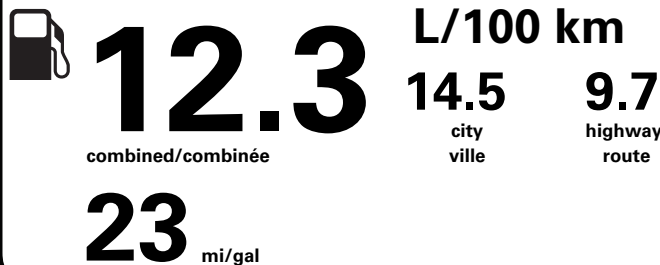

(MSRP)*

6,685.00

OPTIONAL EQUIPMENT/OTHER

- 2024 MODEL YEAR
- FEDERAL EXCISE TAX 100.00
- 3.5L V6 ECOBOOST ENGINE - 300.00
- 275/60R-20 BSW ALL-TERRAIN
- 3.55 ELECTRONIC LOCK RR AXLE NO CHARGE
- 7200# GVWR PACKAGE
- ENGINE BLOCK HEATER 375.00
- 50 STATE EMISSIONS NO CHARGE
- LINER-TRAY STYLE-W/CARPET MAT 250.00
- BLUECRUISE EQUIP: 90DAY TRIAL TOW/HAUL PACKAGE 1,075.00
- .INTEGRATED TRLR BRAKE CNTRL
- MIRROR MAN FOLD W/POWER GLASS
- FX4 OFF ROAD PACKAGE 1,145.00
- .SKID PLATES
- 20" CHROME-LIKE PVD WHEELS
- 136 LITRE/ 36 GALLON FUEL TANK
- BED UTILITY PACKAGE 935.00
- .TAILGATE STEP
- WHEEL WELL LINER 200.00

PRICE INFORMATION

BASE PRICE	$71,000.00
TOTAL OPTIONS/OTHER	10,465.00
TOTAL VEHICLE & OPTIONS/OTHER DESTINATION & DELIVERY	81,465.00 2,295.00

TOTAL BEFORE REDUCTIONS 83,760.00
XLT SERIES DISCOUNT - 1,750.00

TOTAL REDUCTIONS - 1,750.00

"THIS VEH. NOT INTENDED FOR SALE OR REGISTRATION IN US" RETAIL PRICES EXCLUDE GST/HST

TOTAL MSRP $82,010.00

* MANUFACTURER'S SUGGESTED RETAIL PRICE = MSRP

* NOTE: THIS PRICE HAS BEEN DEVELOPED AS A GUIDE. DEALERS MAY SELL FOR LESS AND ARE NOT UNDER ANY OBLIGATION TO ACCEPT THIS SUGGESTED RETAIL PRICE.

RAMP ONE/
TERMINAL UN

CA8G

RAMP TWO/
TERMINAL DEUX

FINAL ASSEMBLY PLANT/
USINE DE MONTAGE

DEARBORN

METHOD OF TRANSP/
MODE DE TRANSPORT

CONVOY

ITEM #: **B6-033K O/T 2**

RA291 N RE 2X 425 000779 01 29 24

Gasoline Vehicle
Véhicule à essence

Fuel Consumption / Consommation de carburant

Annual fuel **COST**
for an annual distance of 20,000 km, and an average fuel price of $1.45 per litre

$ 3 567

Coût annuel en carburant

pour une distance annuelle de 20 000 km, et un prix moyen du carburant de 1,45 $ par litre

Standard pickup trucks range from /
Les camionnettes ordinaires font entre
3.2 - 19.8 L_e/100 km

L_e is gasoline litre equivalent
L_e signifie litre équivalent d'essence

Carbon Dioxide Rating / Indice de dioxyde de carbone

Tailpipe emissions only / Émissions du tuyau d'échappement seulement

Smog Rating / Indice de Smog

Estimates are based on Government of Canada approved criteria and testing methods. Vehicle's actual fuel consumption will vary.

Estimations établies selon des méthodes d'essai et des critères approuvés par le gouvernement du Canada. La consommation de carburant réelle du véhicule variera.

For more information visit

vehicles.nrcan.gc.ca

Pour plus d'information visitez

vehicules.nrcan.gc.ca

U.S. GOVERNMENT SAFETY RATINGS
COTES DE SÉCURITÉ DU GOUVERNEMENT AMÉRICAIN

Overall Vehicle Score /
Cote globale du véhicule ★ ★ ★ ★ ★

Frontal Crash / Collision frontale
Driver / Conducteur ★ ★ ★ ★ ★
Passenger / Passager ★ ★ ★ ★ ★

Side Crash / Collision latérale
Front seat / Siège avant ★ ★ ★ ★ ★
Rear seat / Siège arrière ★ ★ ★ ★ ★

Rollover / Capotage ★ ★ ★ ★

Star ratings range from 1 to 5 stars (★★★★★), with 5 being the highest.
Les cotes varient de 1 à 5 étoiles (★★★★★), 5 étant la cote la plus élevée.

Source: U.S. National Highway Traffic Safety Administration
For more information / Pour de plus amples renseignements
www.safercar.gov

1FTFW3L83RFA24055

FordPass Connect™

Download the FordPass™ app* and you can:

- Access Vehicle Control Features
- Remotely start, lock and unlock your vehicle.
- Locate your vehicle and check approximate fuel range.
- Receive vehicle health alerts.

Activate 4G LTE Wi-Fi Hotspot

- New vehicles include a 3-month or 3GB data (whichever comes first) Wi-Fi trial.
- Connect up to ten Wi-Fi-equipped devices.

Ask your sales consultant for more details.

Scan code not operational at this time

FOR PLANT USE ONLY

Insist on Ford Protect! The only extended service plan fully backed by Ford and honored at every Ford dealership in the US and Canada. See your Ford dealer for additional details, or visit www.ford.ca for more information.

Personalize your vehicle with Ford Custom Accessories. Genuine Ford Accessories are engineered for your vehicle and can be included under the Ford New Vehicle Limited Warranty. Certain conditions, limitations and exclusions apply. See your Dealer for details.